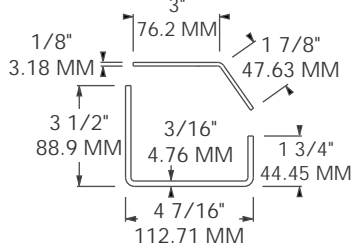

MODEL 1204-2621

DOOR HEADER

LENGTH: 96" / 2,438 MM
 MATERIAL: CORTEN
 FINISH: PRIMER
 WEIGHT: 61.7 LBS / 27.9 Kg

MODEL 1204-2622

DOOR HEADER

LENGTH: 96" / 2,438 MM
 MATERIAL: CORTEN
 FINISH: PRIMER
 WEIGHT: 64.2 LBS / 29.1 Kg

1200

MODEL 1204-6123

HEADER PLATE
NOTCHED ENDS

LENGTH: 99.8" / 2,535 MM MATERIAL: CORTEN
FINISH: PRIMER WEIGHT: 60.4 LBS / 27.4 Kg

MODEL 1204-6128

HEADER PLATE

LENGTH: 96" / 2,438 MM
MATERIAL: CORTEN
FINISH: PRIMER
WEIGHT: 51.15 LBS / 23.20 Kg

MODEL 1204-6141

HEADER PLATE

LENGTH: 96" / 2,438 MM
MATERIAL: CORTEN
FINISH: PRIMER
WEIGHT: 56.35 LBS / 25.56 Kg

MODEL 1204-6222

HEADER PLATE

LENGTH: 87 5/8" / 2,225 MM
MATERIAL: CORTEN
FINISH: PRIMER
WEIGHT: 67 LBS / 30.4 Kg

MODEL 1204-6233-KIT

2 PC DOOR HEADER

SUB FOR: RTDH-002
FITS: JINDO 53'
LENGTH: 100" / 2,540 MM
MATERIAL: CORTEN FINISH: SELF-COLOR
TOTAL WEIGHT: 71.1 LBS / 32.25 Kg

MODEL 1204-6259

HEADER PLATE

LENGTH: 94 1/2" / 2,400 MM
MATERIAL: CORTEN
FINISH: PRIMER
WEIGHT: 100.75 LBS / 45.70 Kg