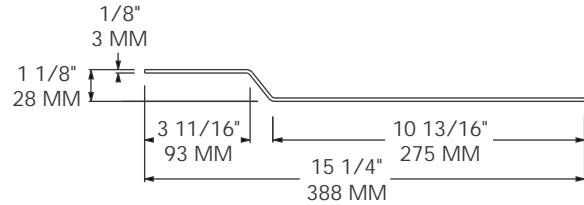

MODEL 1204-2532

HEADER PLATE

FITS: 20' CONTAINERS
LENGTH: 94.5" / 2,400 MM
MATERIAL: CORTEN FINISH: PRIMER
WEIGHT: 50.9 LBS / 23.1 Kg