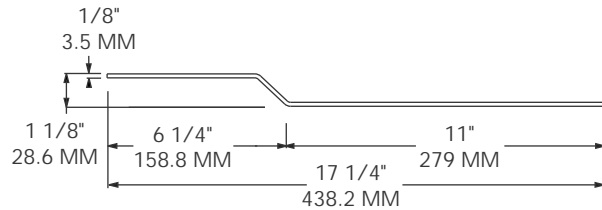

MODEL 1204-2533

HEADER PLATE

FITS: 40' HIGH CUBE CONTAINERS
 LENGTH: 94.5" / 2,400 MM
 MATERIAL: CORTEN FINISH: PRIMER
 WEIGHT: 42.00 LBS / 19.05 Kg

MODEL 1204-2534

DOOR HEADER

LENGTH: 94.5" / 2,400 MM
 MATERIAL: CORTEN FINISH: PRIMER
 WEIGHT: 55.95 LBS / 25.38 Kg

MODEL 1204-2621

DOOR HEADER

LENGTH: 96" / 2,438 MM
 MATERIAL: CORTEN
 FINISH: PRIMER
 WEIGHT: 61.7 LBS / 27.9 Kg

MODEL 1204-2622

DOOR HEADER

LENGTH: 96" / 2,438 MM
 MATERIAL: CORTEN
 FINISH: PRIMER
 WEIGHT: 64.2 LBS / 29.1 Kg

1200

MODEL 1204-6123

HEADER PLATE
NOTCHED ENDS

LENGTH: 99.8" / 2,535 MM MATERIAL: CORTEN
FINISH: PRIMER WEIGHT: 60.4 LBS / 27.4 Kg

MODEL 1204-6128

HEADER PLATE

LENGTH: 96" / 2,438 MM
MATERIAL: CORTEN
FINISH: PRIMER
WEIGHT: 51.15 LBS / 23.20 Kg

MODEL 1204-6141

HEADER PLATE

LENGTH: 96" / 2,438 MM
MATERIAL: CORTEN
FINISH: PRIMER
WEIGHT: 56.35 LBS / 25.56 Kg

MODEL 1204-6222

HEADER PLATE

LENGTH: 87 5/8" / 2,225 MM
MATERIAL: CORTEN
FINISH: PRIMER
WEIGHT: 67 LBS / 30.4 Kg