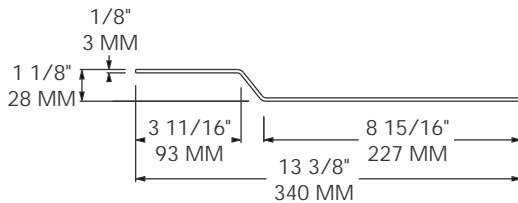

MODEL 1204-2533

HEADER PLATE

FITS: 40' HIGH CUBE CONTAINERS
 LENGTH: 94.5" / 2,400 MM
 MATERIAL: CORTEN FINISH: PRIMER
 WEIGHT: 42.00 LBS / 19.05 Kg

MODEL 1204-2534

DOOR HEADER

LENGTH: 94.5" / 2,400 MM
 MATERIAL: CORTEN FINISH: PRIMER
 WEIGHT: 55.95 LBS / 25.38 Kg

MODEL 1204-2621

DOOR HEADER

LENGTH: 96" / 2,438 MM
 MATERIAL: CORTEN
 FINISH: PRIMER
 WEIGHT: 61.7 LBS / 27.9 Kg

MODEL 1204-2622

DOOR HEADER

LENGTH: 96" / 2,438 MM
 MATERIAL: CORTEN
 FINISH: PRIMER
 WEIGHT: 64.2 LBS / 29.1 Kg

1200

MODEL 1204-6123

HEADER PLATE
NOTCHED ENDS

LENGTH: 99.8" / 2,535 MM MATERIAL: CORTEN
FINISH: PRIMER WEIGHT: 60.4 LBS / 27.4 Kg

MODEL 1204-6128

HEADER PLATE

LENGTH: 96" / 2,438 MM
MATERIAL: CORTEN
FINISH: PRIMER
WEIGHT: 51.15 LBS / 23.20 Kg

MODEL 1204-6141

HEADER PLATE

LENGTH: 96" / 2,438 MM
MATERIAL: CORTEN
FINISH: PRIMER
WEIGHT: 56.35 LBS / 25.56 Kg

MODEL 1204-6222

HEADER PLATE

LENGTH: 87 5/8" / 2,225 MM
MATERIAL: CORTEN
FINISH: PRIMER
WEIGHT: 67 LBS / 30.4 Kg