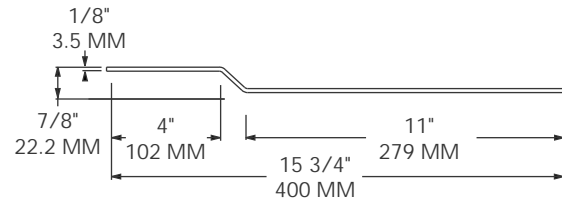

MODEL 1204-2533

HEADER PLATE

FITS: 40' HIGH CUBE CONTAINERS
 LENGTH: 94.5" / 2,400 MM
 MATERIAL: CORTEN FINISH: PRIMER
 WEIGHT: 42.00 LBS / 19.05 Kg

MODEL 1204-2534

DOOR HEADER

LENGTH: 94.5" / 2,400 MM
 MATERIAL: CORTEN FINISH: PRIMER
 WEIGHT: 55.95 LBS / 25.38 Kg

MODEL 1204-2621

DOOR HEADER

LENGTH: 96" / 2,438 MM
 MATERIAL: CORTEN
 FINISH: PRIMER
 WEIGHT: 61.7 LBS / 27.9 Kg

MODEL 1204-2622

DOOR HEADER

LENGTH: 96" / 2,438 MM
 MATERIAL: CORTEN
 FINISH: PRIMER
 WEIGHT: 64.2 LBS / 29.1 Kg

1200

MODEL 1204-6123

HEADER PLATE
NOTCHED ENDS

LENGTH: 99.8" / 2,535 MM MATERIAL: CORTEN
FINISH: PRIMER WEIGHT: 60.4 LBS / 27.4 Kg

MODEL 1204-6128

HEADER PLATE

LENGTH: 96" / 2,438 MM
MATERIAL: CORTEN
FINISH: PRIMER
WEIGHT: 51.15 LBS / 23.20 Kg

MODEL 1204-6141

HEADER PLATE

LENGTH: 96" / 2,438 MM
MATERIAL: CORTEN
FINISH: PRIMER
WEIGHT: 56.35 LBS / 25.56 Kg

MODEL 1204-6222

HEADER PLATE

LENGTH: 87 5/8" / 2,225 MM
MATERIAL: CORTEN
FINISH: PRIMER
WEIGHT: 67 LBS / 30.4 Kg