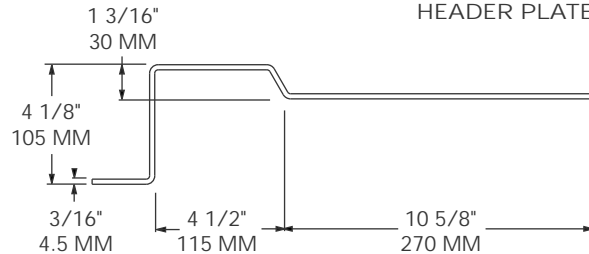

MODEL 1204-2621

DOOR HEADER

LENGTH: 96" / 2,438 MM
 MATERIAL: CORTEN
 FINISH: PRIMER
 WEIGHT: 61.7 LBS / 27.9 Kg

MODEL 1204-2622

DOOR HEADER

LENGTH: 96" / 2,438 MM
 MATERIAL: CORTEN
 FINISH: PRIMER
 WEIGHT: 64.2 LBS / 29.1 Kg

1200

MODEL 1204-6123

HEADER PLATE
NOTCHED ENDS

LENGTH: 99.8" / 2,535 MM MATERIAL: CORTEN
FINISH: PRIMER WEIGHT: 60.4 LBS / 27.4 Kg

MODEL 1204-6128

HEADER PLATE

LENGTH: 96" / 2,438 MM
MATERIAL: CORTEN
FINISH: PRIMER
WEIGHT: 51.15 LBS / 23.20 Kg

MODEL 1204-6141

HEADER PLATE

LENGTH: 96" / 2,438 MM
MATERIAL: CORTEN
FINISH: PRIMER
WEIGHT: 56.35 LBS / 25.56 Kg

MODEL 1204-6222

HEADER PLATE

LENGTH: 87 5/8" / 2,225 MM
MATERIAL: CORTEN
FINISH: PRIMER
WEIGHT: 67 LBS / 30.4 Kg

MODEL 1204-6233-KIT

2 PC DOOR HEADER

SUB FOR: RTDH-002
FITS: JINDO 53'
LENGTH: 100" / 2,540 MM
MATERIAL: CORTEN FINISH: SELF-COLOR
TOTAL WEIGHT: 71.1 LBS / 32.25 Kg

MODEL 1204-6259

HEADER PLATE

LENGTH: 94 1/2" / 2,400 MM
MATERIAL: CORTEN
FINISH: PRIMER
WEIGHT: 100.75 LBS / 45.70 Kg