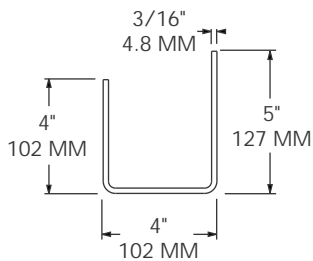

MODEL 1204-2533

HEADER PLATE

FITS: 40' HIGH CUBE CONTAINERS
 LENGTH: 94.5" / 2,400 MM
 MATERIAL: CORTEN FINISH: PRIMER
 WEIGHT: 42.00 LBS / 19.05 Kg

MODEL 1204-2534

DOOR HEADER

LENGTH: 94.5" / 2,400 MM
 MATERIAL: CORTEN FINISH: PRIMER
 WEIGHT: 55.95 LBS / 25.38 Kg

MODEL 1204-2621

DOOR HEADER

LENGTH: 96" / 2,438 MM
 MATERIAL: CORTEN
 FINISH: PRIMER
 WEIGHT: 61.7 LBS / 27.9 Kg

MODEL 1204-2622

DOOR HEADER

LENGTH: 96" / 2,438 MM
 MATERIAL: CORTEN
 FINISH: PRIMER
 WEIGHT: 64.2 LBS / 29.1 Kg

1200

MODEL 1204-6123

HEADER PLATE
NOTCHED ENDS

LENGTH: 99.8" / 2,535 MM MATERIAL: CORTEN
FINISH: PRIMER WEIGHT: 60.4 LBS / 27.4 Kg

MODEL 1204-6128

HEADER PLATE

LENGTH: 96" / 2,438 MM
MATERIAL: CORTEN
FINISH: PRIMER
WEIGHT: 51.15 LBS / 23.20 Kg

MODEL 1204-6141

HEADER PLATE

LENGTH: 96" / 2,438 MM
MATERIAL: CORTEN
FINISH: PRIMER
WEIGHT: 56.35 LBS / 25.56 Kg

MODEL 1204-6222

HEADER PLATE

LENGTH: 87 5/8" / 2,225 MM
MATERIAL: CORTEN
FINISH: PRIMER
WEIGHT: 67 LBS / 30.4 Kg