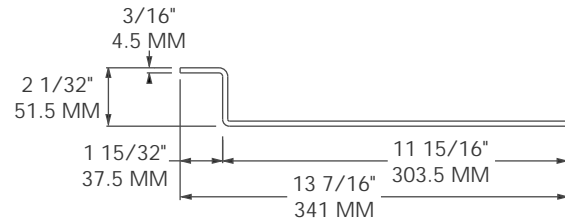

MODEL 1204-2533

HEADER PLATE

FITS: 40' HIGH CUBE CONTAINERS
 LENGTH: 94.5" / 2,400 MM
 MATERIAL: CORTEN FINISH: PRIMER
 WEIGHT: 42.00 LBS / 19.05 Kg

MODEL 1204-2534

DOOR HEADER

LENGTH: 94.5" / 2,400 MM
 MATERIAL: CORTEN FINISH: PRIMER
 WEIGHT: 55.95 LBS / 25.38 Kg

MODEL 1204-2621

DOOR HEADER

LENGTH: 96" / 2,438 MM
 MATERIAL: CORTEN
 FINISH: PRIMER
 WEIGHT: 61.7 LBS / 27.9 Kg

MODEL 1204-2622

DOOR HEADER

LENGTH: 96" / 2,438 MM
 MATERIAL: CORTEN
 FINISH: PRIMER
 WEIGHT: 64.2 LBS / 29.1 Kg

1200

MODEL 1204-6123

HEADER PLATE
NOTCHED ENDS

LENGTH: 99.8" / 2,535 MM MATERIAL: CORTEN
FINISH: PRIMER WEIGHT: 60.4 LBS / 27.4 Kg

MODEL 1204-6128

HEADER PLATE

LENGTH: 96" / 2,438 MM
MATERIAL: CORTEN
FINISH: PRIMER
WEIGHT: 51.15 LBS / 23.20 Kg

MODEL 1204-6141

HEADER PLATE

LENGTH: 96" / 2,438 MM
MATERIAL: CORTEN
FINISH: PRIMER
WEIGHT: 56.35 LBS / 25.56 Kg

MODEL 1204-6222

HEADER PLATE

LENGTH: 87 5/8" / 2,225 MM
MATERIAL: CORTEN
FINISH: PRIMER
WEIGHT: 67 LBS / 30.4 Kg