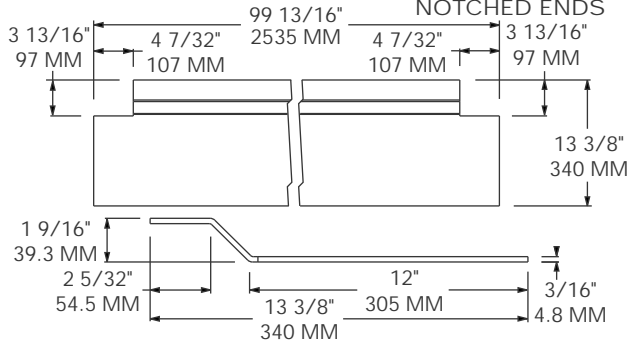

MODEL 1204-2533

HEADER PLATE

FITS: 40' HIGH CUBE CONTAINERS
 LENGTH: 94.5" / 2,400 MM
 MATERIAL: CORTEN FINISH: PRIMER
 WEIGHT: 42.00 LBS / 19.05 Kg

MODEL 1204-2534

DOOR HEADER

LENGTH: 94.5" / 2,400 MM
 MATERIAL: CORTEN FINISH: PRIMER
 WEIGHT: 55.95 LBS / 25.38 Kg

MODEL 1204-2621

DOOR HEADER

LENGTH: 96" / 2,438 MM
 MATERIAL: CORTEN
 FINISH: PRIMER
 WEIGHT: 61.7 LBS / 27.9 Kg

MODEL 1204-2622

DOOR HEADER

LENGTH: 96" / 2,438 MM
 MATERIAL: CORTEN
 FINISH: PRIMER
 WEIGHT: 64.2 LBS / 29.1 Kg

1200

MODEL 1204-6123

HEADER PLATE
NOTCHED ENDS

LENGTH: 99.8" / 2,535 MM MATERIAL: CORTEN
FINISH: PRIMER WEIGHT: 60.4 LBS / 27.4 Kg

MODEL 1204-6128

HEADER PLATE

LENGTH: 96" / 2,438 MM
MATERIAL: CORTEN
FINISH: PRIMER
WEIGHT: 51.15 LBS / 23.20 Kg

MODEL 1204-6141

HEADER PLATE

LENGTH: 96" / 2,438 MM
MATERIAL: CORTEN
FINISH: PRIMER
WEIGHT: 56.35 LBS / 25.56 Kg

MODEL 1204-6222

HEADER PLATE

LENGTH: 87 5/8" / 2,225 MM
MATERIAL: CORTEN
FINISH: PRIMER
WEIGHT: 67 LBS / 30.4 Kg