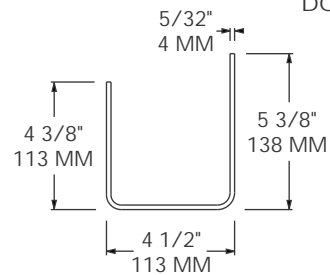

MODEL 1204-2533

HEADER PLATE

FITS: 40' HIGH CUBE CONTAINERS
 LENGTH: 94.5" / 2,400 MM
 MATERIAL: CORTEN FINISH: PRIMER
 WEIGHT: 42.00 LBS / 19.05 Kg

MODEL 1204-2534

DOOR HEADER

LENGTH: 94.5" / 2,400 MM
 MATERIAL: CORTEN FINISH: PRIMER
 WEIGHT: 55.95 LBS / 25.38 Kg

MODEL 1204-2621

DOOR HEADER

LENGTH: 96" / 2,438 MM
 MATERIAL: CORTEN
 FINISH: PRIMER
 WEIGHT: 61.7 LBS / 27.9 Kg

MODEL 1204-2622

DOOR HEADER

LENGTH: 96" / 2,438 MM
 MATERIAL: CORTEN
 FINISH: PRIMER
 WEIGHT: 64.2 LBS / 29.1 Kg

1200

MODEL 1204-6123

HEADER PLATE
NOTCHED ENDS

LENGTH: 99.8" / 2,535 MM MATERIAL: CORTEN
FINISH: PRIMER WEIGHT: 60.4 LBS / 27.4 Kg

MODEL 1204-6128

HEADER PLATE

LENGTH: 96" / 2,438 MM
MATERIAL: CORTEN
FINISH: PRIMER
WEIGHT: 51.15 LBS / 23.20 Kg

MODEL 1204-6141

HEADER PLATE

LENGTH: 96" / 2,438 MM
MATERIAL: CORTEN
FINISH: PRIMER
WEIGHT: 56.35 LBS / 25.56 Kg

MODEL 1204-6222

HEADER PLATE

LENGTH: 87 5/8" / 2,225 MM
MATERIAL: CORTEN
FINISH: PRIMER
WEIGHT: 67 LBS / 30.4 Kg