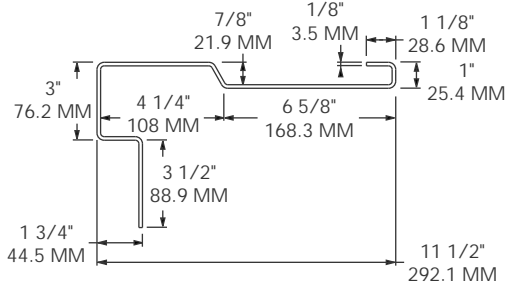

MODEL 1204-2151

FRONT TOP RAIL HEADER PLATE

FITS: HYUNDAI 53' CONTAINERS
LENGTH: 102" / 2,591 MM
MATERIAL: CORTEN FINISH: PRIMER
WEIGHT: 80.4 LBS / 36.5 Kg