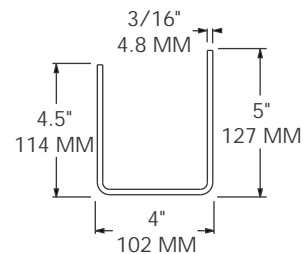

MODEL 1204-2533

HEADER PLATE

FITS: 40' HIGH CUBE CONTAINERS
 LENGTH: 94.5" / 2,400 MM
 MATERIAL: CORTEN FINISH: PRIMER
 WEIGHT: 42.00 LBS / 19.05 Kg

MODEL 1204-2534

DOOR HEADER

LENGTH: 94.5" / 2,400 MM
 MATERIAL: CORTEN FINISH: PRIMER
 WEIGHT: 55.95 LBS / 25.38 Kg

MODEL 1204-2621

DOOR HEADER

LENGTH: 96" / 2,438 MM
 MATERIAL: CORTEN
 FINISH: PRIMER
 WEIGHT: 61.7 LBS / 27.9 Kg

MODEL 1204-2622

DOOR HEADER

LENGTH: 96" / 2,438 MM
 MATERIAL: CORTEN
 FINISH: PRIMER
 WEIGHT: 64.2 LBS / 29.1 Kg

1200

MODEL 1204-6123

HEADER PLATE
NOTCHED ENDS

LENGTH: 99.8" / 2,535 MM MATERIAL: CORTEN
FINISH: PRIMER WEIGHT: 60.4 LBS / 27.4 Kg

MODEL 1204-6128

HEADER PLATE

LENGTH: 96" / 2,438 MM
MATERIAL: CORTEN
FINISH: PRIMER
WEIGHT: 51.15 LBS / 23.20 Kg

MODEL 1204-6141

HEADER PLATE

LENGTH: 96" / 2,438 MM
MATERIAL: CORTEN
FINISH: PRIMER
WEIGHT: 56.35 LBS / 25.56 Kg

MODEL 1204-6222

HEADER PLATE

LENGTH: 87 5/8" / 2,225 MM
MATERIAL: CORTEN
FINISH: PRIMER
WEIGHT: 67 LBS / 30.4 Kg