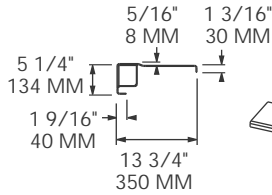

MODEL 1204-6461
REAR HEADER ASSEMBLY