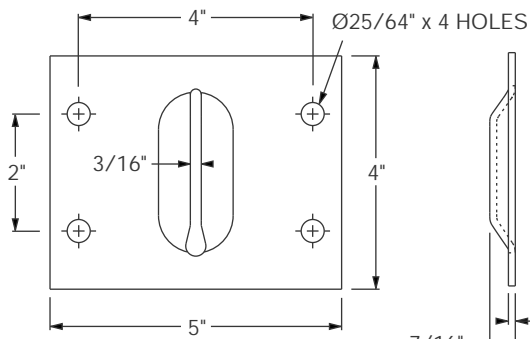

MODEL 1210-6464

SUB FOR: PENZ 70-14
MATERIAL: FAB STEEL
FINISH: PRIMER
WEIGHT: 0.7 LBS / 0.32 Kg