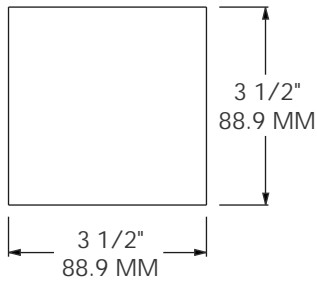

CROSSMEMBER CLIPS

1200

MODEL 1210-6344

SUB FOR: GD 08570
MATERIAL: FAB STEEL
FINISH: PRIMER
WEIGHT: 0.48 LBS / 0.22 Kg