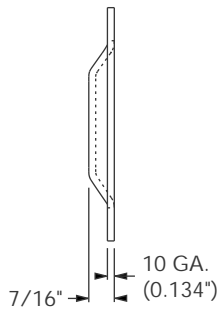

MODEL 1210-6464

SUB FOR: PENZ 70-14
MATERIAL: FAB STEEL
FINISH: PRIMER
WEIGHT: 0.7 LBS / 0.32 Kg