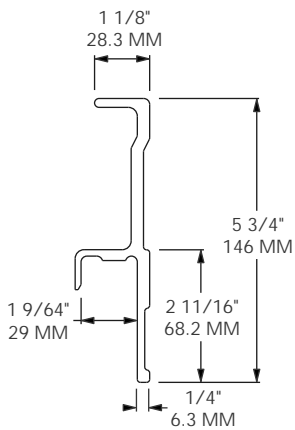

MODEL 1301-2127

FITS: CARLISLE 2000
 LENGTH: 39' / 11,887 MM
 MATERIAL: ALUMINUM
 FINISH: SELF-COLOR
 WEIGHT: 85.2 LBS / 38.6 Kg

MODEL 1301-2141

SUB FOR: CARLISLE 1128
 LENGTH: 39' / 11,887 MM
 MATERIAL: ALUMINUM
 FINISH: SELF-COLOR
 WEIGHT: 67.5 LBS / 30.6 Kg

MODEL 1301-2334

SUB FOR: HYUNDAI 10003020, 10003769
 LENGTH: 39' / 11,887 MM
 MATERIAL: ALUMINUM
 FINISH: SELF-COLOR
 WEIGHT: 80.0 LBS / 36.3 Kg

1300

MODEL 1301-2335

SUB FOR: HYUNDAI 10004933, 10007686
 LENGTH: 39' / 11,887 MM
 MATERIAL: ALUMINUM
 FINISH: SELF-COLOR
 WEIGHT: 88.6 LBS / 40.2 Kg

MODEL 1301-2337

51' 6"

MODEL 1301-2342

30' 6"

1301-2337 SUB FOR: HYUNDAI 10006252
 1301-2342 SUB FOR: HYUNDAI 10006984
 MATERIAL: ALUMINUM FINISH: SELF-COLOR
 1301-2337 WEIGHT: 97.9 LBS / 44.4 Kg
 1301-2342 WEIGHT: 58.0 LBS / 26.3 Kg

MODEL 1301-2710

SUB FOR: STOUGHTON 02-13351
 LENGTH: 38' 6" / 11,735 MM
 MATERIAL: ALUMINUM
 FINISH: SELF-COLOR
 WEIGHT: 86.0 LBS / 39.0 Kg

MODEL 1301-2714

SUB FOR: STOUGHTON 02-06388-52075
 LENGTH: 53' / 16,154 MM
 MATERIAL: ALUMINUM
 FINISH: SELF-COLOR
 WEIGHT: 121.9 LBS / 55.3 Kg