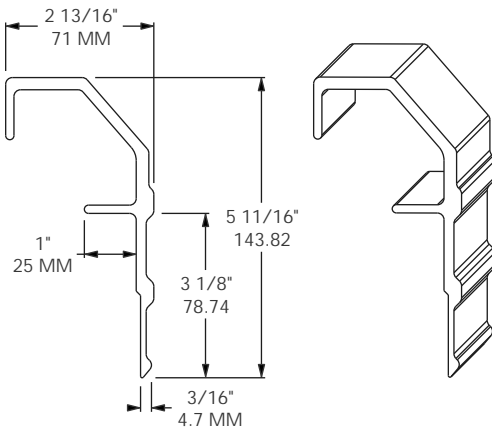

MODEL 1301-2127

FITS: CARLISLE 2000
 LENGTH: 39' / 11,887 MM
 MATERIAL: ALUMINUM
 FINISH: SELF-COLOR
 WEIGHT: 85.2 LBS / 38.6 Kg

MODEL 1301-2141

SUB FOR: CARLISLE 1128
 LENGTH: 39' / 11,887 MM
 MATERIAL: ALUMINUM
 FINISH: SELF-COLOR
 WEIGHT: 67.5 LBS / 30.6 Kg

MODEL 1301-2314

FITS: EVERGREEN H.I.
 LENGTH: 39' / 11,887 MM
 MATERIAL: ALUMINUM ALLOY
 FINISH: SELF-COLOR
 WEIGHT: 86.2 LBS / 39.1 Kg

MODEL 1301-2315

FITS: HYUNDAI
 LENGTH: 38' 8\"/>

MODEL 1301-2319

SUB FOR: HYUNDAI 10006153
 LENGTH: 39' / 11,887 MM
 MATERIAL: ALUMINUM
 FINISH: SELF-COLOR
 WEIGHT: 78.74 LBS / 35.72 Kg

MODEL 1301-2334

SUB FOR: HYUNDAI 10003020, 10003769
 LENGTH: 39' / 11,887 MM
 MATERIAL: ALUMINUM
 FINISH: SELF-COLOR
 WEIGHT: 80.0 LBS / 36.3 Kg

1300

MODEL 1301-2335

SUB FOR: HYUNDAI 10004933, 10007686
 LENGTH: 39' / 11,887 MM
 MATERIAL: ALUMINUM
 FINISH: SELF-COLOR
 WEIGHT: 88.6 LBS / 40.2 Kg

MODEL 1301-2710

SUB FOR: STOUGHTON 02-13351
 LENGTH: 38' 6" / 11,735 MM
 MATERIAL: ALUMINUM
 FINISH: SELF-COLOR
 WEIGHT: 86.0 LBS / 39.0 Kg

MODEL 1301-2714

SUB FOR: STOUGHTON 02-06388-52075
 LENGTH: 53' / 16,154 MM
 MATERIAL: ALUMINUM
 FINISH: SELF-COLOR
 WEIGHT: 121.9 LBS / 55.3 Kg