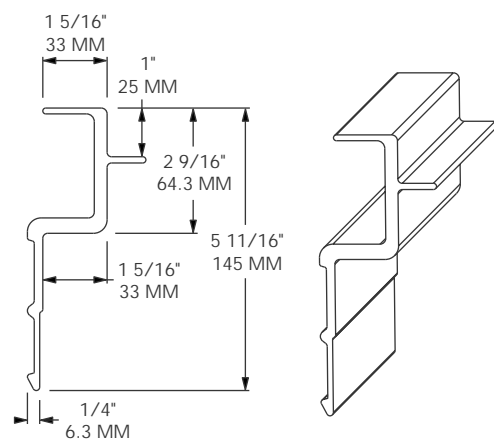

MODEL 1301-2314

FITS: EVERGREEN H.I.
 LENGTH: 39' / 11,887 MM
 MATERIAL: ALUMINUM ALLOY
 FINISH: SELF-COLOR
 WEIGHT: 86.2 LBS / 39.1 Kg

MODEL 1301-2315

FITS: HYUNDAI
 LENGTH: 38' 8\"/>

MODEL 1301-2319

SUB FOR: HYUNDAI 10006153
 LENGTH: 39' / 11,887 MM
 MATERIAL: ALUMINUM
 FINISH: SELF-COLOR
 WEIGHT: 78.74 LBS / 35.72 Kg

MODEL 1301-2330

SUB FOR: HYUNDAI 10004927
 LENGTH: 39' / 11,887 MM
 MATERIAL: ALUMINUM
 FINISH: SELF-COLOR
 WEIGHT: 76.1 LBS / 34.52 Kg

MODEL 1301-2331

1301-2331 SUB FOR: HYUNDAI 10007564
 1301-2333 SUB FOR: HYUNDAI 10004926
 MATERIAL: ALUMINUM FINISH: SELF-COLOR
 1301-2331 WEIGHT: 125.3 LBS / 56.84 Kg
 1301-2332 WEIGHT: 75.9 LBS / 34.4 Kg
 1301-2333 WEIGHT: 124.11 LBS / 56.29 Kg

MODEL 1301-2334

SUB FOR: HYUNDAI 10003020, 10003769
 LENGTH: 39' / 11,887 MM
 MATERIAL: ALUMINUM
 FINISH: SELF-COLOR
 WEIGHT: 80.0 LBS / 36.3 Kg

1300

MODEL 1301-2335

SUB FOR: HYUNDAI 10004933, 10007686
 LENGTH: 39' / 11,887 MM
 MATERIAL: ALUMINUM
 FINISH: SELF-COLOR
 WEIGHT: 88.6 LBS / 40.2 Kg

MODEL 1301-2710

SUB FOR: STOUGHTON 02-13351
 LENGTH: 38' 6" / 11,735 MM
 MATERIAL: ALUMINUM
 FINISH: SELF-COLOR
 WEIGHT: 86.0 LBS / 39.0 Kg

MODEL 1301-2714

SUB FOR: STOUGHTON 02-06388-52075
 LENGTH: 53' / 16,154 MM
 MATERIAL: ALUMINUM
 FINISH: SELF-COLOR
 WEIGHT: 121.9 LBS / 55.3 Kg