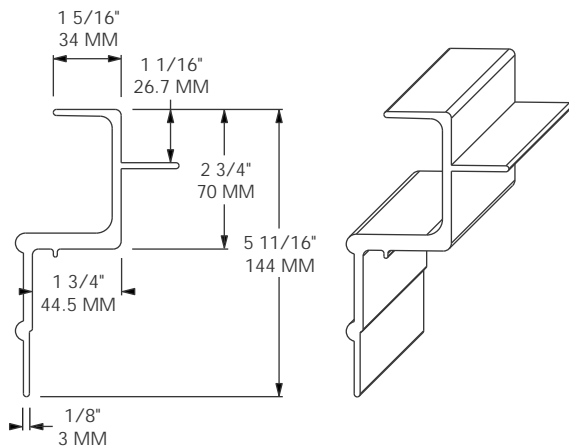

MODEL 1301-2127

FITS: CARLISLE 2000
 LENGTH: 39' / 11,887 MM
 MATERIAL: ALUMINUM
 FINISH: SELF-COLOR
 WEIGHT: 85.2 LBS / 38.6 Kg

MODEL 1301-2141

SUB FOR: CARLISLE 1128
 LENGTH: 39' / 11,887 MM
 MATERIAL: ALUMINUM
 FINISH: SELF-COLOR
 WEIGHT: 67.5 LBS / 30.6 Kg

1300

MODEL 1301-2142

SUB FOR: JINDO 0020314
 LENGTH: 39' / 11,887 MM
 MATERIAL: ALUMINUM
 FINISH: SELF-COLOR
 WEIGHT: 76.8 LBS / 34.8 Kg

MODEL 1301-2312

SUB FOR: HYUNDAI 10005677, 10006072
 LENGTH: 39' / 11,887 MM
 MATERIAL: ALUMINUM
 FINISH: SELF-COLOR
 WEIGHT: 77.2 LBS / 35 Kg

MODEL 1301-2314

FITS: EVERGREEN H.I.
 LENGTH: 39' / 11,887 MM
 MATERIAL: ALUMINUM ALLOY
 FINISH: SELF-COLOR
 WEIGHT: 86.2 LBS / 39.1 Kg

MODEL 1301-2315

FITS: HYUNDAI
 LENGTH: 38' 8\"/>

MODEL 1301-2319

SUB FOR: HYUNDAI 10006153
 LENGTH: 39' / 11,887 MM
 MATERIAL: ALUMINUM
 FINISH: SELF-COLOR
 WEIGHT: 78.74 LBS / 35.72 Kg

MODEL 1301-2710

SUB FOR: STOUGHTON 02-13351
 LENGTH: 38' 6" / 11,735 MM
 MATERIAL: ALUMINUM
 FINISH: SELF-COLOR
 WEIGHT: 86.0 LBS / 39.0 Kg

MODEL 1301-2714

SUB FOR: STOUGHTON 02-06388-52075
 LENGTH: 53' / 16,154 MM
 MATERIAL: ALUMINUM
 FINISH: SELF-COLOR
 WEIGHT: 121.9 LBS / 55.3 Kg