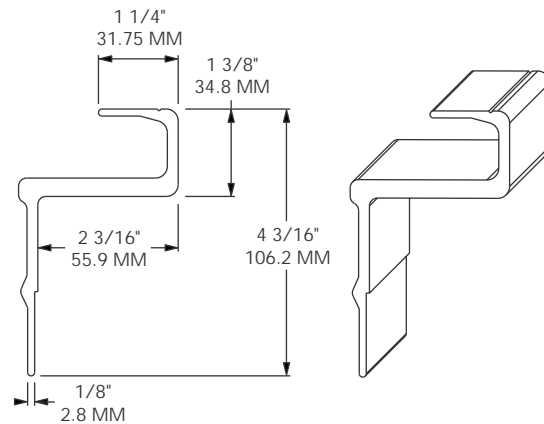

MODEL 1301-2127

FITS: CARLISLE 2000
 LENGTH: 39' / 11,887 MM
 MATERIAL: ALUMINUM
 FINISH: SELF-COLOR
 WEIGHT: 85.2 LBS / 38.6 Kg

MODEL 1301-2141

SUB FOR: CARLISLE 1128
 LENGTH: 39' / 11,887 MM
 MATERIAL: ALUMINUM
 FINISH: SELF-COLOR
 WEIGHT: 67.5 LBS / 30.6 Kg

MODEL 1301-2314

FITS: EVERGREEN H.I.
 LENGTH: 39' / 11,887 MM
 MATERIAL: ALUMINUM ALLOY
 FINISH: SELF-COLOR
 WEIGHT: 86.2 LBS / 39.1 Kg

MODEL 1301-2315

FITS: HYUNDAI
 LENGTH: 38' 8\"/>

MODEL 1301-2319

SUB FOR: HYUNDAI 10006153
 LENGTH: 39' / 11,887 MM
 MATERIAL: ALUMINUM
 FINISH: SELF-COLOR
 WEIGHT: 78.74 LBS / 35.72 Kg

MODEL 1301-2334

SUB FOR: HYUNDAI 10003020, 10003769
 LENGTH: 39' / 11,887 MM
 MATERIAL: ALUMINUM
 FINISH: SELF-COLOR
 WEIGHT: 80.0 LBS / 36.3 Kg

1300

MODEL 1301-2335

SUB FOR: HYUNDAI 10004933, 10007686
 LENGTH: 39' / 11,887 MM
 MATERIAL: ALUMINUM
 FINISH: SELF-COLOR
 WEIGHT: 88.6 LBS / 40.2 Kg

MODEL 1301-2710

SUB FOR: STOUGHTON 02-13351
 LENGTH: 38' 6" / 11,735 MM
 MATERIAL: ALUMINUM
 FINISH: SELF-COLOR
 WEIGHT: 86.0 LBS / 39.0 Kg

MODEL 1301-2714

SUB FOR: STOUGHTON 02-06388-52075
 LENGTH: 53' / 16,154 MM
 MATERIAL: ALUMINUM
 FINISH: SELF-COLOR
 WEIGHT: 121.9 LBS / 55.3 Kg