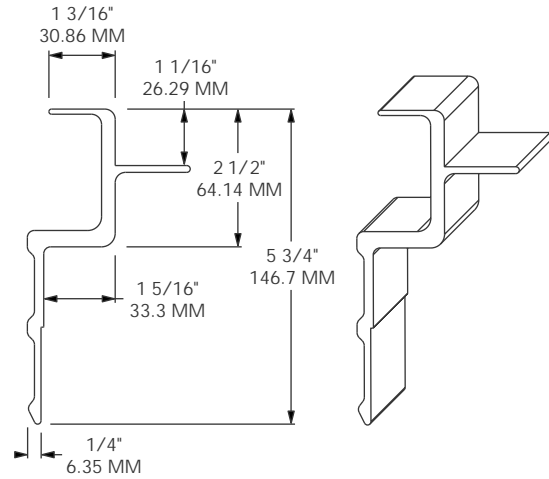

MODEL 1301-2125

FITS: NIPPON, FRUEHAUF
LENGTH: 39' / 11,887 MM
MATERIAL: ALUMINUM
FINISH: SELF-COLOR
WEIGHT: 87.1 LBS / 39.5 Kg