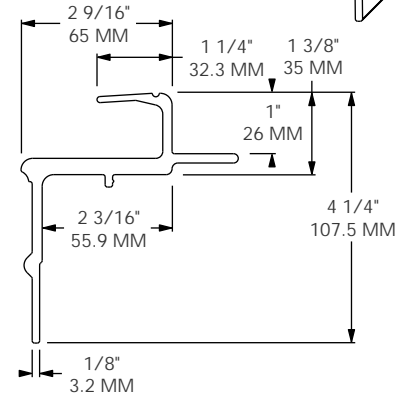

MODEL 1301-2710

SUB FOR: STOUGHTON 02-13351
 LENGTH: 38' 6" / 11,735 MM
 MATERIAL: ALUMINUM
 FINISH: SELF-COLOR
 WEIGHT: 86.0 LBS / 39.0 Kg

MODEL 1301-2714

SUB FOR: STOUGHTON 02-06388-52075
 LENGTH: 53' / 16,154 MM
 MATERIAL: ALUMINUM
 FINISH: SELF-COLOR
 WEIGHT: 121.9 LBS / 55.3 Kg

MODEL 1301-6299

FITS: GRAAFF
 LENGTH: 39' / 11,877 MM
 MATERIAL: ALUMINUM
 FINISH: SELF-COLOR
 WEIGHT: 77.22 LBS / 35.03 Kg

MODEL 1301-7555

FITS: FRUEHAUF
 LENGTH: 39' / 11,877 MM
 MATERIAL: ALUMINUM
 FINISH: SELF-COLOR
 WEIGHT: 76.8 LBS / 34.8 Kg