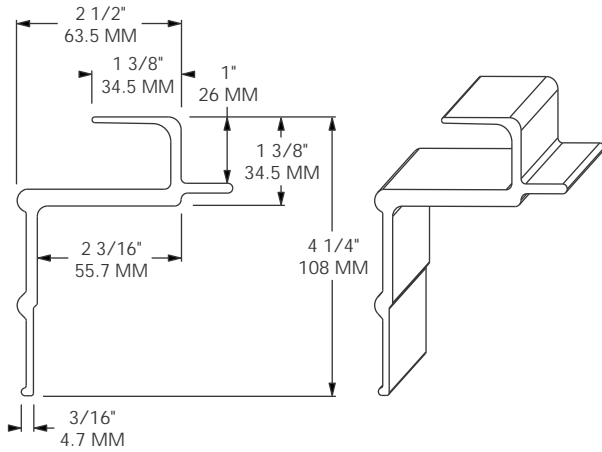

MODEL 1301-2099

FITS: FRUEHAUF
LENGTH: 39' / 11,887 MM
MATERIAL: ALUMINUM
FINISH: SELF-COLOR
WEIGHT: 71.8 LBS / 32.6 Kg