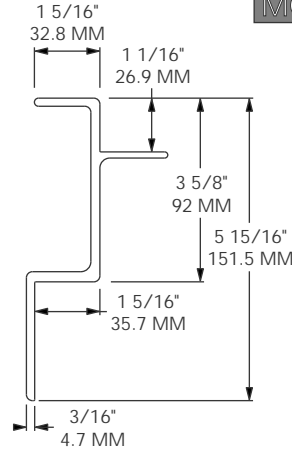

MODEL 1301-2337

MODEL 1301-2342

30' 6"

1301-2337 SUB FOR: HYUNDAI 10006252
1301-2342 SUB FOR: HYUNDAI 10006984
MATERIAL: ALUMINUM FINISH: SELF-COLOR
1301-2337 WEIGHT: 97.9 LBS / 44.4 Kg
1301-2342 WEIGHT: 58.0 LBS / 26.3 Kg