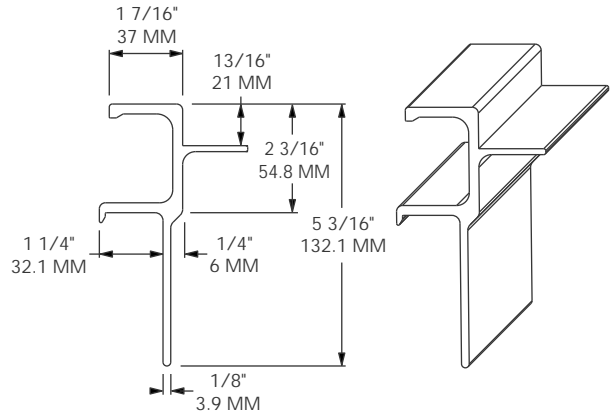

MODEL 1301-2312

SUB FOR: HYUNDAI 10005677, 10006072
LENGTH: 39' / 11,887 MM
MATERIAL: ALUMINUM
FINISH: SELF-COLOR
WEIGHT: 77.2 LBS / 35 Kg