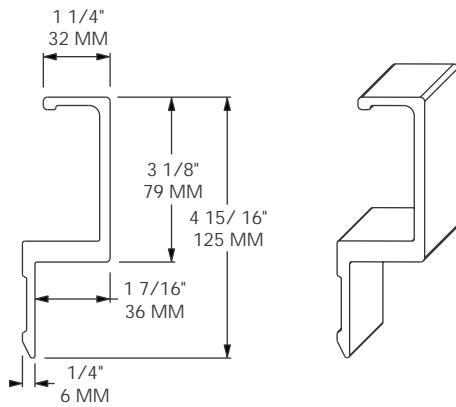

MODEL 1301-2710

SUB FOR: STOUGHTON 02-13351
 LENGTH: 38' 6" / 11,735 MM
 MATERIAL: ALUMINUM
 FINISH: SELF-COLOR
 WEIGHT: 86.0 LBS / 39.0 Kg

MODEL 1301-2714

SUB FOR: STOUGHTON 02-06388-52075
 LENGTH: 53' / 16,154 MM
 MATERIAL: ALUMINUM
 FINISH: SELF-COLOR
 WEIGHT: 121.9 LBS / 55.3 Kg

MODEL 1301-6299

FITS: GRAAFF
 LENGTH: 39' / 11,877 MM
 MATERIAL: ALUMINUM
 FINISH: SELF-COLOR
 WEIGHT: 77.22 LBS / 35.03 Kg

MODEL 1301-7555

FITS: FRUEHAUF
 LENGTH: 39' / 11,877 MM
 MATERIAL: ALUMINUM
 FINISH: SELF-COLOR
 WEIGHT: 76.8 LBS / 34.8 Kg