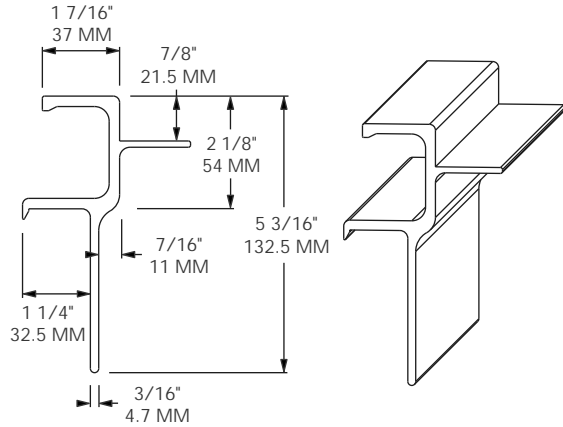

MODEL 1301-2314

FITS: EVERGREEN H.I.
 LENGTH: 39' / 11,887 MM
 MATERIAL: ALUMINUM ALLOY
 FINISH: SELF-COLOR
 WEIGHT: 86.2 LBS / 39.1 Kg

MODEL 1301-2315

FITS: HYUNDAI
 LENGTH: 38' 8\"/>

MODEL 1301-2319

SUB FOR: HYUNDAI 10006153
 LENGTH: 39' / 11,887 MM
 MATERIAL: ALUMINUM
 FINISH: SELF-COLOR
 WEIGHT: 78.74 LBS / 35.72 Kg

MODEL 1301-2330

SUB FOR: HYUNDAI 10004927
 LENGTH: 39' / 11,887 MM
 MATERIAL: ALUMINUM
 FINISH: SELF-COLOR
 WEIGHT: 76.1 LBS / 34.52 Kg

MODEL 1301-2331

1301-2331 SUB FOR: HYUNDAI 10007564
 1301-2333 SUB FOR: HYUNDAI 10004926
 MATERIAL: ALUMINUM FINISH: SELF-COLOR
 1301-2331 WEIGHT: 125.3 LBS / 56.84 Kg
 1301-2332 WEIGHT: 75.9 LBS / 34.4 Kg
 1301-2333 WEIGHT: 124.11 LBS / 56.29 Kg

MODEL 1301-2334

SUB FOR: HYUNDAI 10003020, 10003769
 LENGTH: 39' / 11,887 MM
 MATERIAL: ALUMINUM
 FINISH: SELF-COLOR
 WEIGHT: 80.0 LBS / 36.3 Kg

1300

MODEL 1301-2335

SUB FOR: HYUNDAI 10004933, 10007686
 LENGTH: 39' / 11,887 MM
 MATERIAL: ALUMINUM
 FINISH: SELF-COLOR
 WEIGHT: 88.6 LBS / 40.2 Kg

MODEL 1301-2710

SUB FOR: STOUGHTON 02-13351
 LENGTH: 38' 6" / 11,735 MM
 MATERIAL: ALUMINUM
 FINISH: SELF-COLOR
 WEIGHT: 86.0 LBS / 39.0 Kg

MODEL 1301-2714

SUB FOR: STOUGHTON 02-06388-52075
 LENGTH: 53' / 16,154 MM
 MATERIAL: ALUMINUM
 FINISH: SELF-COLOR
 WEIGHT: 121.9 LBS / 55.3 Kg