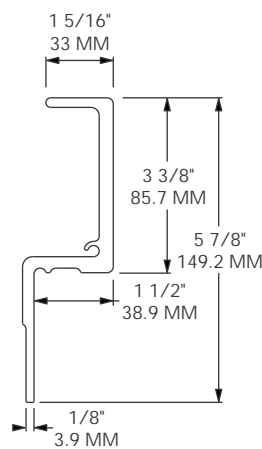

MODEL 1301-2127

FITS: CARLISLE 2000
 LENGTH: 39' / 11,887 MM
 MATERIAL: ALUMINUM
 FINISH: SELF-COLOR
 WEIGHT: 85.2 LBS / 38.6 Kg

MODEL 1301-2141

SUB FOR: CARLISLE 1128
 LENGTH: 39' / 11,887 MM
 MATERIAL: ALUMINUM
 FINISH: SELF-COLOR
 WEIGHT: 67.5 LBS / 30.6 Kg

MODEL 1301-2334

SUB FOR: HYUNDAI 10003020, 10003769
 LENGTH: 39' / 11,887 MM
 MATERIAL: ALUMINUM
 FINISH: SELF-COLOR
 WEIGHT: 80.0 LBS / 36.3 Kg

1300

MODEL 1301-2335

SUB FOR: HYUNDAI 10004933, 10007686
 LENGTH: 39' / 11,887 MM
 MATERIAL: ALUMINUM
 FINISH: SELF-COLOR
 WEIGHT: 88.6 LBS / 40.2 Kg

MODEL 1301-2337

51' 6"

MODEL 1301-2342

30' 6"

1301-2337 SUB FOR: HYUNDAI 10006252
 1301-2342 SUB FOR: HYUNDAI 10006984
 MATERIAL: ALUMINUM FINISH: SELF-COLOR
 1301-2337 WEIGHT: 97.9 LBS / 44.4 Kg
 1301-2342 WEIGHT: 58.0 LBS / 26.3 Kg

MODEL 1301-2710

SUB FOR: STOUGHTON 02-13351
 LENGTH: 38' 6" / 11,735 MM
 MATERIAL: ALUMINUM
 FINISH: SELF-COLOR
 WEIGHT: 86.0 LBS / 39.0 Kg

MODEL 1301-2714

SUB FOR: STOUGHTON 02-06388-52075
 LENGTH: 53' / 16,154 MM
 MATERIAL: ALUMINUM
 FINISH: SELF-COLOR
 WEIGHT: 121.9 LBS / 55.3 Kg