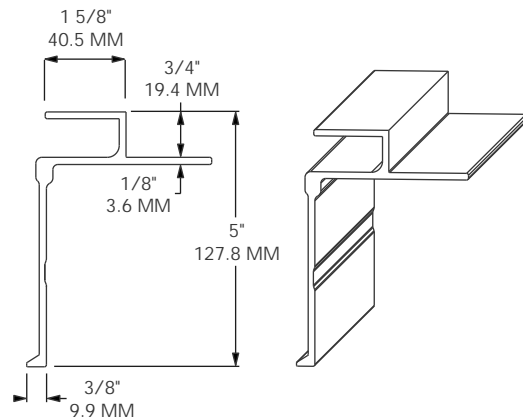

MODEL 1301-2127

FITS: CARLISLE 2000
 LENGTH: 39' / 11,887 MM
 MATERIAL: ALUMINUM
 FINISH: SELF-COLOR
 WEIGHT: 85.2 LBS / 38.6 Kg

MODEL 1301-2141

SUB FOR: CARLISLE 1128
 LENGTH: 39' / 11,887 MM
 MATERIAL: ALUMINUM
 FINISH: SELF-COLOR
 WEIGHT: 67.5 LBS / 30.6 Kg

1300

MODEL 1301-2142

SUB FOR: JINDO 0020314
 LENGTH: 39' / 11,887 MM
 MATERIAL: ALUMINUM
 FINISH: SELF-COLOR
 WEIGHT: 76.8 LBS / 34.8 Kg

MODEL 1301-2312

SUB FOR: HYUNDAI 10005677, 10006072
 LENGTH: 39' / 11,887 MM
 MATERIAL: ALUMINUM
 FINISH: SELF-COLOR
 WEIGHT: 77.2 LBS / 35 Kg

MODEL 1301-2314

FITS: EVERGREEN H.I.
 LENGTH: 39' / 11,887 MM
 MATERIAL: ALUMINUM ALLOY
 FINISH: SELF-COLOR
 WEIGHT: 86.2 LBS / 39.1 Kg

MODEL 1301-2315

FITS: HYUNDAI
 LENGTH: 38' 8\"/>

MODEL 1301-2319

SUB FOR: HYUNDAI 10006153
 LENGTH: 39' / 11,887 MM
 MATERIAL: ALUMINUM
 FINISH: SELF-COLOR
 WEIGHT: 78.74 LBS / 35.72 Kg

MODEL 1301-2710

SUB FOR: STOUGHTON 02-13351
 LENGTH: 38' 6" / 11,735 MM
 MATERIAL: ALUMINUM
 FINISH: SELF-COLOR
 WEIGHT: 86.0 LBS / 39.0 Kg

MODEL 1301-2714

SUB FOR: STOUGHTON 02-06388-52075
 LENGTH: 53' / 16,154 MM
 MATERIAL: ALUMINUM
 FINISH: SELF-COLOR
 WEIGHT: 121.9 LBS / 55.3 Kg