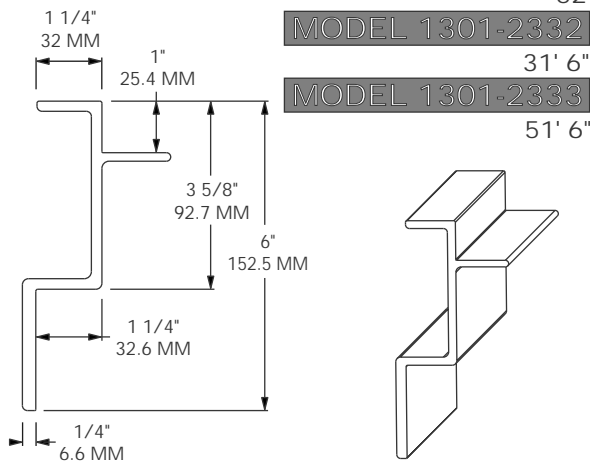

MODEL 1301-2314

FITS: EVERGREEN H.I.
 LENGTH: 39' / 11,887 MM
 MATERIAL: ALUMINUM ALLOY
 FINISH: SELF-COLOR
 WEIGHT: 86.2 LBS / 39.1 Kg

MODEL 1301-2315

FITS: HYUNDAI
 LENGTH: 38' 8\"/>

MODEL 1301-2319

SUB FOR: HYUNDAI 10006153
 LENGTH: 39' / 11,887 MM
 MATERIAL: ALUMINUM
 FINISH: SELF-COLOR
 WEIGHT: 78.74 LBS / 35.72 Kg

MODEL 1301-2330

SUB FOR: HYUNDAI 10004927
 LENGTH: 39' / 11,887 MM
 MATERIAL: ALUMINUM
 FINISH: SELF-COLOR
 WEIGHT: 76.1 LBS / 34.52 Kg

MODEL 1301-2331

1301-2331 SUB FOR: HYUNDAI 10007564
 1301-2333 SUB FOR: HYUNDAI 10004926
 MATERIAL: ALUMINUM FINISH: SELF-COLOR
 1301-2331 WEIGHT: 125.3 LBS / 56.84 Kg
 1301-2332 WEIGHT: 75.9 LBS / 34.4 Kg
 1301-2333 WEIGHT: 124.11 LBS / 56.29 Kg

MODEL 1301-2334

SUB FOR: HYUNDAI 10003020, 10003769
 LENGTH: 39' / 11,887 MM
 MATERIAL: ALUMINUM
 FINISH: SELF-COLOR
 WEIGHT: 80.0 LBS / 36.3 Kg

1300

MODEL 1301-2335

SUB FOR: HYUNDAI 10004933, 10007686
 LENGTH: 39' / 11,887 MM
 MATERIAL: ALUMINUM
 FINISH: SELF-COLOR
 WEIGHT: 88.6 LBS / 40.2 Kg

MODEL 1301-2710

SUB FOR: STOUGHTON 02-13351
 LENGTH: 38' 6" / 11,735 MM
 MATERIAL: ALUMINUM
 FINISH: SELF-COLOR
 WEIGHT: 86.0 LBS / 39.0 Kg

MODEL 1301-2714

SUB FOR: STOUGHTON 02-06388-52075
 LENGTH: 53' / 16,154 MM
 MATERIAL: ALUMINUM
 FINISH: SELF-COLOR
 WEIGHT: 121.9 LBS / 55.3 Kg