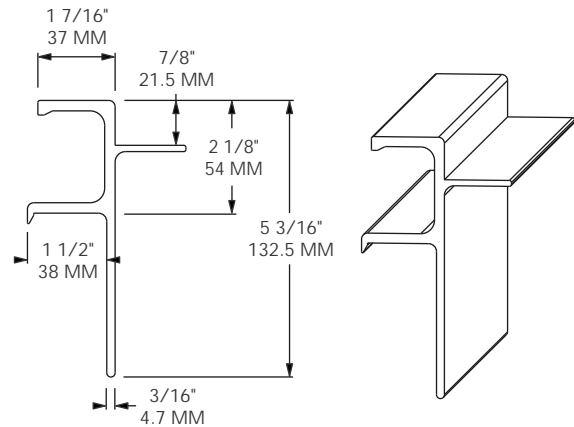

MODEL 1301-2314

FITS: EVERGREEN H.I.
 LENGTH: 39' / 11,887 MM
 MATERIAL: ALUMINUM ALLOY
 FINISH: SELF-COLOR
 WEIGHT: 86.2 LBS / 39.1 Kg

MODEL 1301-2315

FITS: HYUNDAI
 LENGTH: 38' 8\"/>

MODEL 1301-2319

SUB FOR: HYUNDAI 10006153
 LENGTH: 39' / 11,887 MM
 MATERIAL: ALUMINUM
 FINISH: SELF-COLOR
 WEIGHT: 78.74 LBS / 35.72 Kg

MODEL 1301-2330

SUB FOR: HYUNDAI 10004927
 LENGTH: 39' / 11,887 MM
 MATERIAL: ALUMINUM
 FINISH: SELF-COLOR
 WEIGHT: 76.1 LBS / 34.52 Kg

MODEL 1301-2331

1301-2331 SUB FOR: HYUNDAI 10007564
 1301-2333 SUB FOR: HYUNDAI 10004926
 MATERIAL: ALUMINUM FINISH: SELF-COLOR
 1301-2331 WEIGHT: 125.3 LBS / 56.84 Kg
 1301-2332 WEIGHT: 75.9 LBS / 34.4 Kg
 1301-2333 WEIGHT: 124.11 LBS / 56.29 Kg

MODEL 1301-2334

SUB FOR: HYUNDAI 10003020, 10003769
 LENGTH: 39' / 11,887 MM
 MATERIAL: ALUMINUM
 FINISH: SELF-COLOR
 WEIGHT: 80.0 LBS / 36.3 Kg

1300

MODEL 1301-2335

SUB FOR: HYUNDAI 10004933, 10007686
 LENGTH: 39' / 11,887 MM
 MATERIAL: ALUMINUM
 FINISH: SELF-COLOR
 WEIGHT: 88.6 LBS / 40.2 Kg

MODEL 1301-2710

SUB FOR: STOUGHTON 02-13351
 LENGTH: 38' 6" / 11,735 MM
 MATERIAL: ALUMINUM
 FINISH: SELF-COLOR
 WEIGHT: 86.0 LBS / 39.0 Kg

MODEL 1301-2714

SUB FOR: STOUGHTON 02-06388-52075
 LENGTH: 53' / 16,154 MM
 MATERIAL: ALUMINUM
 FINISH: SELF-COLOR
 WEIGHT: 121.9 LBS / 55.3 Kg