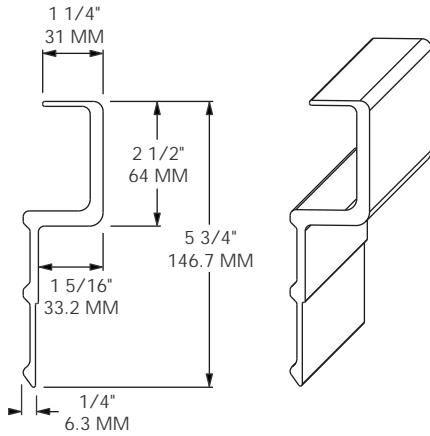

1300

MODEL 1301-2142

SUB FOR: JINDO 0020314
LENGTH: 39' / 11,887 MM
MATERIAL: ALUMINUM
FINISH: SELF-COLOR
WEIGHT: 76.8 LBS / 34.8 Kg