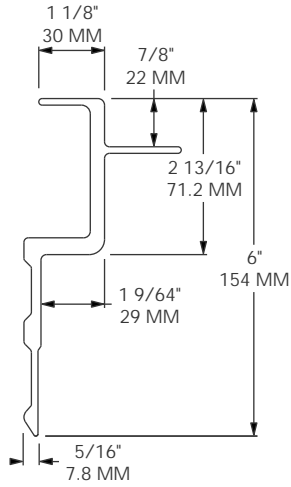

MODEL 1301-2127

FITS: CARLISLE 2000
 LENGTH: 39' / 11,887 MM
 MATERIAL: ALUMINUM
 FINISH: SELF-COLOR
 WEIGHT: 85.2 LBS / 38.6 Kg

MODEL 1301-2141

SUB FOR: CARLISLE 1128
 LENGTH: 39' / 11,887 MM
 MATERIAL: ALUMINUM
 FINISH: SELF-COLOR
 WEIGHT: 67.5 LBS / 30.6 Kg

MODEL 1301-2330

SUB FOR: HYUNDAI 10004927
 LENGTH: 39' / 11,887 MM
 MATERIAL: ALUMINUM
 FINISH: SELF-COLOR
 WEIGHT: 76.1 LBS / 34.52 Kg

MODEL 1301-2331

1301-2331 SUB FOR: HYUNDAI 10007564
 1301-2333 SUB FOR: HYUNDAI 10004926
 MATERIAL: ALUMINUM FINISH: SELF-COLOR
 1301-2331 WEIGHT: 125.3 LBS / 56.84 Kg
 1301-2332 WEIGHT: 75.9 LBS / 34.4 Kg
 1301-2333 WEIGHT: 124.11 LBS / 56.29 Kg

MODEL 1301-2334

SUB FOR: HYUNDAI 10003020, 10003769
 LENGTH: 39' / 11,887 MM
 MATERIAL: ALUMINUM
 FINISH: SELF-COLOR
 WEIGHT: 80.0 LBS / 36.3 Kg

1300

MODEL 1301-2335

SUB FOR: HYUNDAI 10004933, 10007686
 LENGTH: 39' / 11,887 MM
 MATERIAL: ALUMINUM
 FINISH: SELF-COLOR
 WEIGHT: 88.6 LBS / 40.2 Kg

MODEL 1301-2710

SUB FOR: STOUGHTON 02-13351
 LENGTH: 38' 6" / 11,735 MM
 MATERIAL: ALUMINUM
 FINISH: SELF-COLOR
 WEIGHT: 86.0 LBS / 39.0 Kg

MODEL 1301-2714

SUB FOR: STOUGHTON 02-06388-52075
 LENGTH: 53' / 16,154 MM
 MATERIAL: ALUMINUM
 FINISH: SELF-COLOR
 WEIGHT: 121.9 LBS / 55.3 Kg