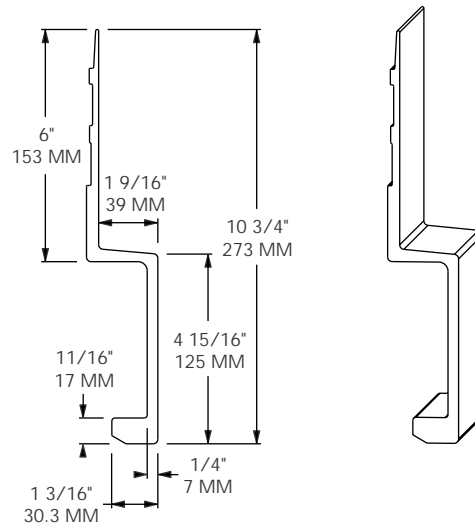

MODEL 1302-2708

SUB FOR: STOUGHTON 02-13430-4063
 LENGTH: 38' 8\"/>

MODEL 1302-2781

FITS: EVERGREEN H.I.
 LENGTH: 39' / 11,887 MM
 MATERIAL: ALUMINUM
 FINISH: SELF-COLOR
 WEIGHT: 129.5 LBS / 58.7 Kg

MODEL 1302-6300

FITS: GRAAFF
 LENGTH: 39' / 11,887 MM
 MATERIAL: ALUMINUM
 FINISH: SELF-COLOR
 WEIGHT: 154.02 LBS / 69.86 Kg

MODEL 1302-6301

FITS: JINDO
 LENGTH: 39' / 11,887 MM
 MATERIAL: ALUMINUM
 FINISH: SELF-COLOR
 WEIGHT: 121.3 LBS / 55.0 Kg

MODEL 1302-6304
MODEL 1302-6304-19.5

1302-6304 LENGTH: 39' / 11,887 MM
 1302-6304-19.5 LENGTH: 19' 6\"/>

MODEL 1302-6506
MODEL 1302-6506-19.5

1302-6506 LENGTH: 39' / 11,887 MM
 1302-6506-19.5 LENGTH: 19' 5\"/>

MODEL 1302-7556

SUB FOR: TRAILMOBILE 3041756
 LENGTH: 39' / 11,887 MM
 MATERIAL: ALUMINUM
 FINISH: SELF-COLOR
 WEIGHT: 164.72 LBS / 74.71 Kg