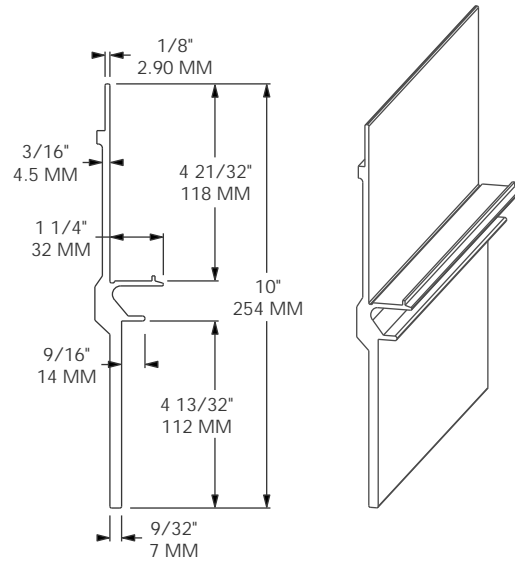

MODEL 1302-2326

SUB FOR: HYUNDAI 10007247
 LENGTH: 51' 7" / 15,715 MM
 MATERIAL: ALUMINUM
 FINISH: SELF-COLOR
 WEIGHT: 234.1 LBS / 106.2 Kg

MODEL 1302-2327

SUB FOR: HYUNDAI 10005678
 LENGTH: 39' / 11,887 MM
 MATERIAL: ALUMINUM
 FINISH: SELF-COLOR
 WEIGHT: 111.6 LBS / 50.6 Kg

MODEL 1302-2343

SUB FOR: HYUNDAI 10004712
 LENGTH: 39' / 11,887 MM
 MATERIAL: ALUMINUM
 FINISH: SELF-COLOR
 WEIGHT: 126.0 LBS / 57.2 Kg

MODEL 1302-2344

51' 7"

MODEL 1302-2345

30' 7"

SUB MODELS:
 1302-2344 (51' 7" / 15,722 MM) FOR: HYUNDAI 10004711
 1302-2345 (30' 7" / 9,321 MM) FOR: HYUNDAI 10003979
 MATERIAL: ALUMINUM FINISH: SELF-COLOR
 1302-2344 WEIGHT: 130.94 LBS / 59.4 Kg
 1302-2345 WEIGHT: 77.8 LBS / 35.29 Kg

MODEL 1302-2708

SUB FOR: STOUGHTON 02-13430-4063
 LENGTH: 38' 8\"/>

MODEL 1302-2781

FITS: EVERGREEN H.I.
 LENGTH: 39' / 11,887 MM
 MATERIAL: ALUMINUM
 FINISH: SELF-COLOR
 WEIGHT: 129.5 LBS / 58.7 Kg

MODEL 1302-6300

MODEL 1302-6304
MODEL 1302-6304-19.5

1302-6304 LENGTH: 39' / 11,887 MM
 1302-6304-19.5 LENGTH: 19' 6\"/>

MODEL 1302-6506
MODEL 1302-6506-19.5

1302-6506 LENGTH: 39' / 11,887 MM
 1302-6506-19.5 LENGTH: 19' 5\"/>