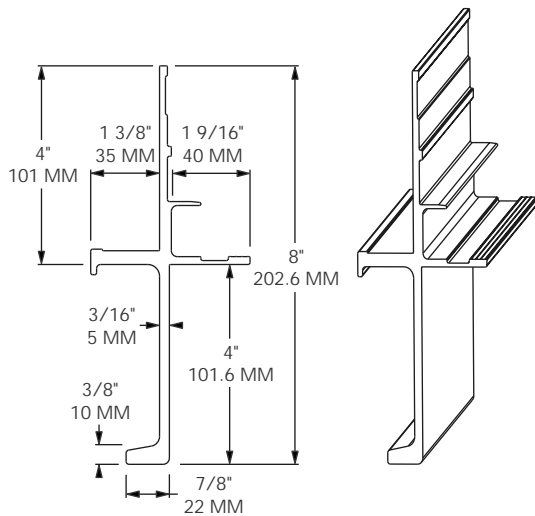

1300

MODEL 1302-2313

52'

MODEL 1302-2316

27' 1"

SUB MODELS:
 1302-2313 (52' / 15,850 MM) FOR: HYUNDAI 10007560
 1302-2316 (27' 1" / 8,255 MM) FOR: HYUNDAI 10006624
 MATERIAL: ALUMINUM FINISH: SELF-COLOR
 1302-2313 WEIGHT: 166.4 LBS / 75.5 Kg
 1302-2316 WEIGHT: 86.7 LBS / 39.3 Kg

MODEL 1302-2324

SUB FOR: CIMC-02-010, HYUNDAI 10004714/4715
 LENGTH: 39' / 11,887 MM
 MATERIAL: ALUMINUM
 FINISH: SELF-COLOR
 WEIGHT: 113.5 LBS / 51.5 Kg

MODEL 1302-2325

SUB FOR: HYUNDAI 10004707
 LENGTH: 39' / 11,887 MM
 MATERIAL: ALUMINUM
 FINISH: SELF-COLOR
 WEIGHT: 109.6 LBS / 49.7 Kg

MODEL 1302-2326

SUB FOR: HYUNDAI 10007247
 LENGTH: 51' 7" / 15,715 MM
 MATERIAL: ALUMINUM
 FINISH: SELF-COLOR
 WEIGHT: 234.1 LBS / 106.2 Kg

MODEL 1302-2327

SUB FOR: HYUNDAI 10005678
 LENGTH: 39' / 11,887 MM
 MATERIAL: ALUMINUM
 FINISH: SELF-COLOR
 WEIGHT: 111.6 LBS / 50.6 Kg

MODEL 1302-6304
MODEL 1302-6304-19.5

1302-6304 LENGTH: 39' / 11,887 MM
 1302-6304-19.5 LENGTH: 19' 6\"/>

MODEL 1302-6506
MODEL 1302-6506-19.5

1302-6506 LENGTH: 39' / 11,887 MM
 1302-6506-19.5 LENGTH: 19' 5\"/>