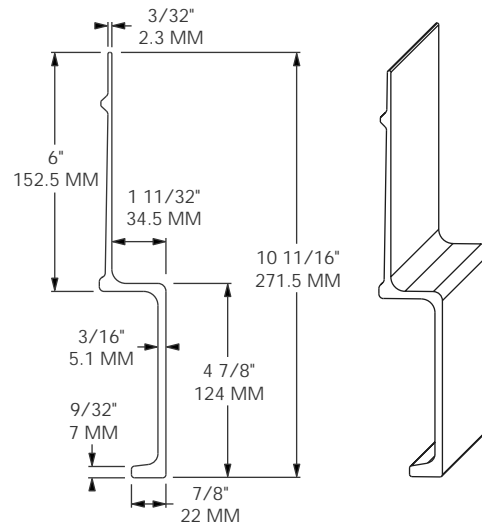

MODEL 1302-2522

SUB FOR: CARLISLE 1127
FITS: NIPPON, FREUHAUF
LENGTH: 39' / 11,887 MM
MATERIAL: ALUMINUM
FINISH: SELF-COLOR
WEIGHT: 108.8 LBS / 49.35 Kg