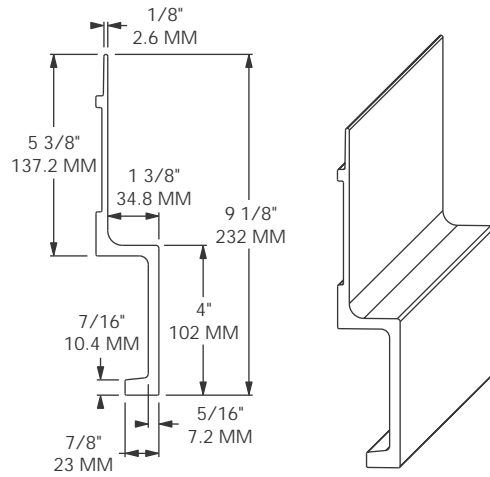

MODEL 1302-2124

FITS: SEACO, CIMC, CARLISLE 3001
 LENGTH: 39' / 11,887 MM
 MATERIAL: ALUMINUM
 FINISH: SELF-COLOR
 WEIGHT: 126.0 LBS / 57.2 Kg

MODEL 1302-2126

FITS: NIPPON, FREUHAUF
 LENGTH: 39' / 11,887 MM
 MATERIAL: ALUMINUM
 FINISH: SELF-COLOR
 WEIGHT: 127.7 LBS / 57.92 Kg

1300

MODEL 1302-2313

52'

MODEL 1302-2316

27' 1"

SUB MODELS:
 1302-2313 (52' / 15,850 MM) FOR: HYUNDAI 10007560
 1302-2316 (27' 1" / 8,255 MM) FOR: HYUNDAI 10006624
 MATERIAL: ALUMINUM FINISH: SELF-COLOR
 1302-2313 WEIGHT: 166.4 LBS / 75.5 Kg
 1302-2316 WEIGHT: 86.7 LBS / 39.3 Kg

MODEL 1302-2324

SUB FOR: CIMC-02-010, HYUNDAI 10004714/4715
 LENGTH: 39' / 11,887 MM
 MATERIAL: ALUMINUM
 FINISH: SELF-COLOR
 WEIGHT: 113.5 LBS / 51.5 Kg

MODEL 1302-2325

SUB FOR: HYUNDAI 10004707
 LENGTH: 39' / 11,887 MM
 MATERIAL: ALUMINUM
 FINISH: SELF-COLOR
 WEIGHT: 109.6 LBS / 49.7 Kg

MODEL 1302-6304
MODEL 1302-6304-19.5

1302-6304 LENGTH: 39' / 11,887 MM
 1302-6304-19.5 LENGTH: 19' 6\"/>

MODEL 1302-6506
MODEL 1302-6506-19.5

1302-6506 LENGTH: 39' / 11,887 MM
 1302-6506-19.5 LENGTH: 19' 5\"/>