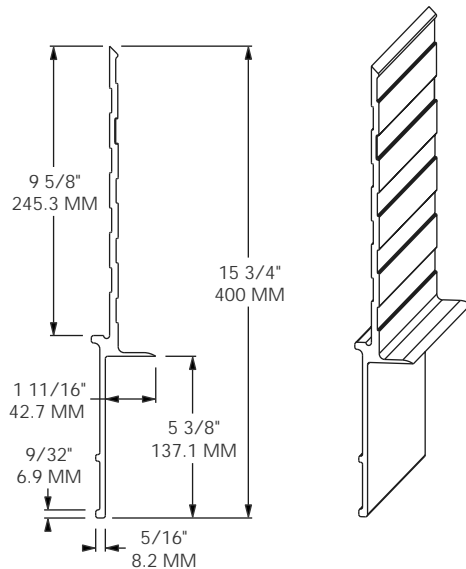

MODEL 1302-2324

SUB FOR: CIMC-02-010, HYUNDAI 10004714/4715
 LENGTH: 39' / 11,887 MM
 MATERIAL: ALUMINUM
 FINISH: SELF-COLOR
 WEIGHT: 113.5 LBS / 51.5 Kg

MODEL 1302-2325

SUB FOR: HYUNDAI 10004707
 LENGTH: 39' / 11,887 MM
 MATERIAL: ALUMINUM
 FINISH: SELF-COLOR
 WEIGHT: 109.6 LBS / 49.7 Kg

MODEL 1302-2326

SUB FOR: HYUNDAI 10007247
 LENGTH: 51' 7" / 15,715 MM
 MATERIAL: ALUMINUM
 FINISH: SELF-COLOR
 WEIGHT: 234.1 LBS / 106.2 Kg

MODEL 1302-2327

SUB FOR: HYUNDAI 10005678
 LENGTH: 39' / 11,887 MM
 MATERIAL: ALUMINUM
 FINISH: SELF-COLOR
 WEIGHT: 111.6 LBS / 50.6 Kg

MODEL 1302-2343

SUB FOR: HYUNDAI 10004712
 LENGTH: 39' / 11,887 MM
 MATERIAL: ALUMINUM
 FINISH: SELF-COLOR
 WEIGHT: 126.0 LBS / 57.2 Kg

MODEL 1302-2344

51' 7"

MODEL 1302-2345

30' 7"

SUB MODELS:
 1302-2344 (51' 7" / 15,722 MM) FOR: HYUNDAI 10004711
 1302-2345 (30' 7" / 9,321 MM) FOR: HYUNDAI 10003979
 MATERIAL: ALUMINUM FINISH: SELF-COLOR
 1302-2344 WEIGHT: 130.94 LBS / 59.4 Kg
 1302-2345 WEIGHT: 77.8 LBS / 35.29 Kg

MODEL 1302-6304
MODEL 1302-6304-19.5

1302-6304 LENGTH: 39' / 11,887 MM
 1302-6304-19.5 LENGTH: 19' 6\"/>

MODEL 1302-6506
MODEL 1302-6506-19.5

1302-6506 LENGTH: 39' / 11,887 MM
 1302-6506-19.5 LENGTH: 19' 5\"/>