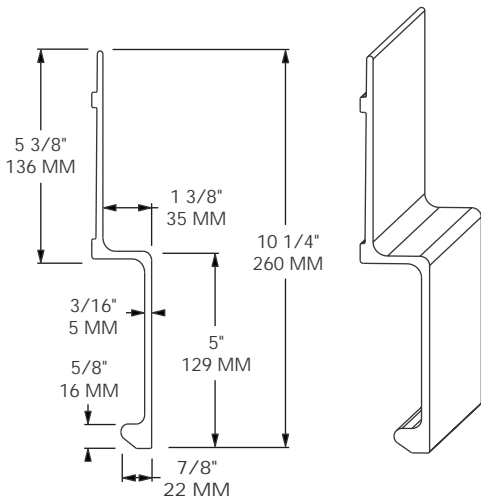

MODEL 1302-2158

FITS: HYUNDAI
LENGTH: 39' / 11,887 MM
MATERIAL: ALUMINUM
FINISH: SELF-COLOR
WEIGHT: 123.2 LBS / 55.9 Kg