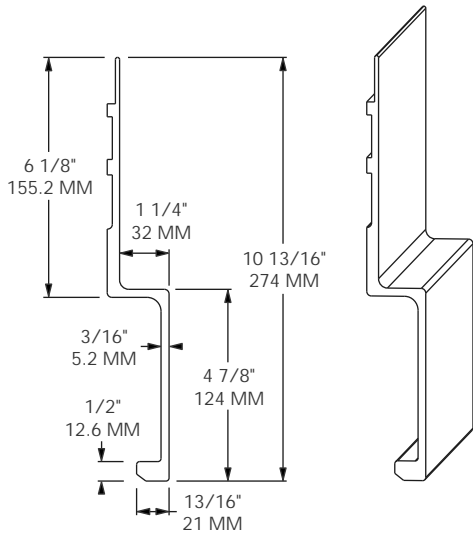

MODEL 1302-2343

SUB FOR: HYUNDAI 10004712
 LENGTH: 39' / 11,887 MM
 MATERIAL: ALUMINUM
 FINISH: SELF-COLOR
 WEIGHT: 126.0 LBS / 57.2 Kg

MODEL 1302-2344

51' 7"

MODEL 1302-2345

30' 7"

SUB MODELS:
 1302-2344 (51' 7" / 15,722 MM) FOR: HYUNDAI 10004711
 1302-2345 (30' 7" / 9,321 MM) FOR: HYUNDAI 10003979
 MATERIAL: ALUMINUM FINISH: SELF-COLOR
 1302-2344 WEIGHT: 130.94 LBS / 59.4 Kg
 1302-2345 WEIGHT: 77.8 LBS / 35.29 Kg

MODEL 1302-2522

SUB FOR: CARLISLE 1127
 FITS: NIPPON, FREUHAUF
 LENGTH: 39' / 11,887 MM
 MATERIAL: ALUMINUM
 FINISH: SELF-COLOR
 WEIGHT: 108.8 LBS / 49.35 Kg

1300

MODEL 1302-2523

SUB FOR: CARLISLE 3116
 LENGTH: 39' / 11,887 MM
 MATERIAL: ALUMINUM
 FINISH: SELF-COLOR
 WEIGHT: 108.3 LBS / 49.0 Kg

MODEL 1302-2708

SUB FOR: STOUGHTON 02-13430-4063
 LENGTH: 38' 8\"/>

MODEL 1302-2781

FITS: EVERGREEN H.I.
 LENGTH: 39' / 11,887 MM
 MATERIAL: ALUMINUM
 FINISH: SELF-COLOR
 WEIGHT: 129.5 LBS / 58.7 Kg

MODEL 1302-6300

MODEL 1302-6304
MODEL 1302-6304-19.5

1302-6304 LENGTH: 39' / 11,887 MM
 1302-6304-19.5 LENGTH: 19' 6\"/>

MODEL 1302-6506
MODEL 1302-6506-19.5

1302-6506 LENGTH: 39' / 11,887 MM
 1302-6506-19.5 LENGTH: 19' 5\"/>