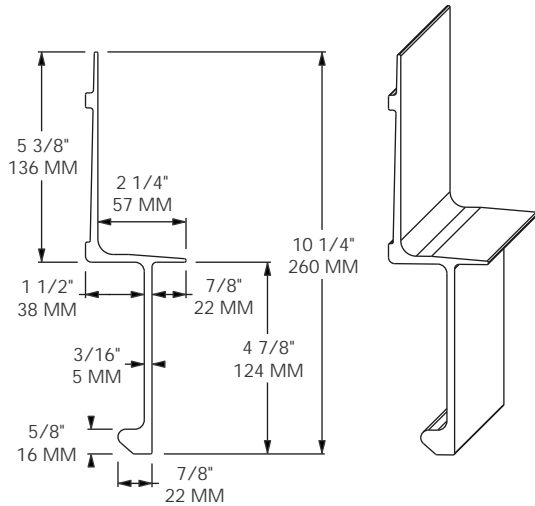

MODEL 1302-2343

SUB FOR: HYUNDAI 10004712
 LENGTH: 39' / 11,887 MM
 MATERIAL: ALUMINUM
 FINISH: SELF-COLOR
 WEIGHT: 126.0 LBS / 57.2 Kg

MODEL 1302-2344

51' 7"

MODEL 1302-2345

30' 7"

SUB MODELS:
 1302-2344 (51' 7" / 15,722 MM) FOR: HYUNDAI 10004711
 1302-2345 (30' 7" / 9,321 MM) FOR: HYUNDAI 10003979
 MATERIAL: ALUMINUM FINISH: SELF-COLOR
 1302-2344 WEIGHT: 130.94 LBS / 59.4 Kg
 1302-2345 WEIGHT: 77.8 LBS / 35.29 Kg

MODEL 1302-2708

SUB FOR: STOUGHTON 02-13430-4063
 LENGTH: 38' 8\"/>

MODEL 1302-2781

FITS: EVERGREEN H.I.
 LENGTH: 39' / 11,887 MM
 MATERIAL: ALUMINUM
 FINISH: SELF-COLOR
 WEIGHT: 129.5 LBS / 58.7 Kg

MODEL 1302-6300

FITS: GRAAFF
 LENGTH: 39' / 11,887 MM
 MATERIAL: ALUMINUM
 FINISH: SELF-COLOR
 WEIGHT: 154.02 LBS / 69.86 Kg

MODEL 1302-6301

FITS: JINDO
 LENGTH: 39' / 11,887 MM
 MATERIAL: ALUMINUM
 FINISH: SELF-COLOR
 WEIGHT: 121.3 LBS / 55.0 Kg

MODEL 1302-6304
MODEL 1302-6304-19.5

1302-6304 LENGTH: 39' / 11,887 MM
 1302-6304-19.5 LENGTH: 19' 6\"/>

MODEL 1302-6506
MODEL 1302-6506-19.5

1302-6506 LENGTH: 39' / 11,887 MM
 1302-6506-19.5 LENGTH: 19' 5\"/>