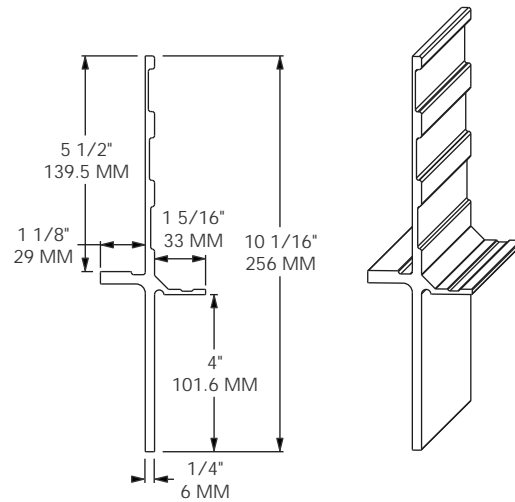

MODEL 1302-2343

SUB FOR: HYUNDAI 10004712
 LENGTH: 39' / 11,887 MM
 MATERIAL: ALUMINUM
 FINISH: SELF-COLOR
 WEIGHT: 126.0 LBS / 57.2 Kg

MODEL 1302-2344

51' 7"

MODEL 1302-2345

30' 7"

SUB MODELS:
 1302-2344 (51' 7" / 15,722 MM) FOR: HYUNDAI 10004711
 1302-2345 (30' 7" / 9,321 MM) FOR: HYUNDAI 10003979
 MATERIAL: ALUMINUM FINISH: SELF-COLOR
 1302-2344 WEIGHT: 130.94 LBS / 59.4 Kg
 1302-2345 WEIGHT: 77.8 LBS / 35.29 Kg

MODEL 1302-2522

SUB FOR: CARLISLE 1127
 FITS: NIPPON, FREUHAUF
 LENGTH: 39' / 11,887 MM
 MATERIAL: ALUMINUM
 FINISH: SELF-COLOR
 WEIGHT: 108.8 LBS / 49.35 Kg

1300

MODEL 1302-2523

SUB FOR: CARLISLE 3116
 LENGTH: 39' / 11,887 MM
 MATERIAL: ALUMINUM
 FINISH: SELF-COLOR
 WEIGHT: 108.3 LBS / 49.0 Kg

MODEL 1302-2708

SUB FOR: STOUGHTON 02-13430-4063
 LENGTH: 38' 8\"/>

MODEL 1302-2781

FITS: EVERGREEN H.I.
 LENGTH: 39' / 11,887 MM
 MATERIAL: ALUMINUM
 FINISH: SELF-COLOR
 WEIGHT: 129.5 LBS / 58.7 Kg

MODEL 1302-6300

MODEL 1302-6304
MODEL 1302-6304-19.5

1302-6304 LENGTH: 39' / 11,887 MM
 1302-6304-19.5 LENGTH: 19' 6\"/>

MODEL 1302-6506
MODEL 1302-6506-19.5

1302-6506 LENGTH: 39' / 11,887 MM
 1302-6506-19.5 LENGTH: 19' 5\"/>