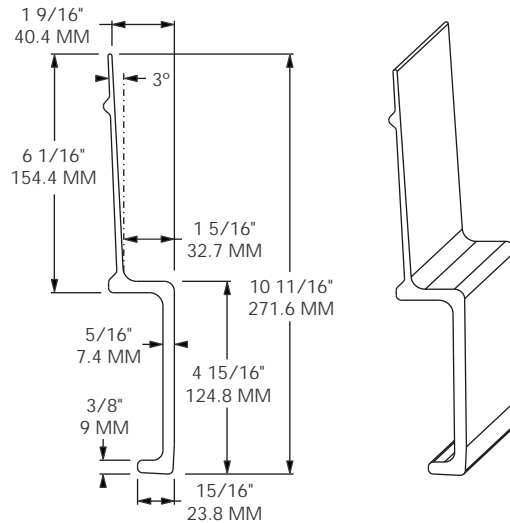

MODEL 1302-2231

FITS: JINDO
LENGTH: 39' / 11,887 MM
MATERIAL: ALUMINUM FINISH: SELF-COLOR
WEIGHT: 132.7 LBS / 60.2 Kg