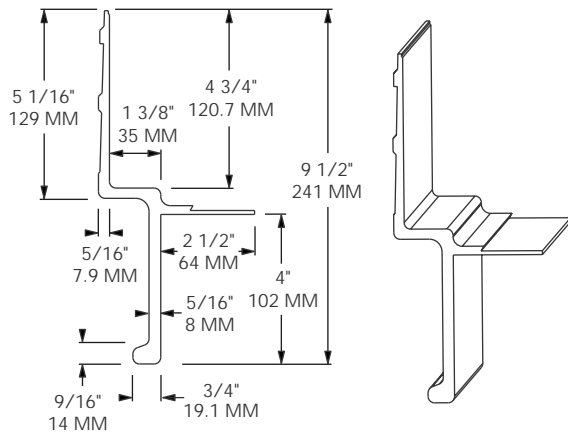

MODEL 1302-2708

SUB FOR: STOUGHTON 02-13430-4063
 LENGTH: 38' 8\"/>

MODEL 1302-2781

FITS: EVERGREEN H.I.
 LENGTH: 39' / 11,887 MM
 MATERIAL: ALUMINUM
 FINISH: SELF-COLOR
 WEIGHT: 129.5 LBS / 58.7 Kg

MODEL 1302-6300

FITS: GRAAFF
 LENGTH: 39' / 11,887 MM
 MATERIAL: ALUMINUM
 FINISH: SELF-COLOR
 WEIGHT: 154.02 LBS / 69.86 Kg

MODEL 1302-6301

FITS: JINDO
 LENGTH: 39' / 11,887 MM
 MATERIAL: ALUMINUM
 FINISH: SELF-COLOR
 WEIGHT: 121.3 LBS / 55.0 Kg

MODEL 1302-6304
MODEL 1302-6304-19.5

1302-6304 LENGTH: 39' / 11,887 MM
 1302-6304-19.5 LENGTH: 19' 6\"/>

MODEL 1302-6506
MODEL 1302-6506-19.5

1302-6506 LENGTH: 39' / 11,887 MM
 1302-6506-19.5 LENGTH: 19' 5\"/>