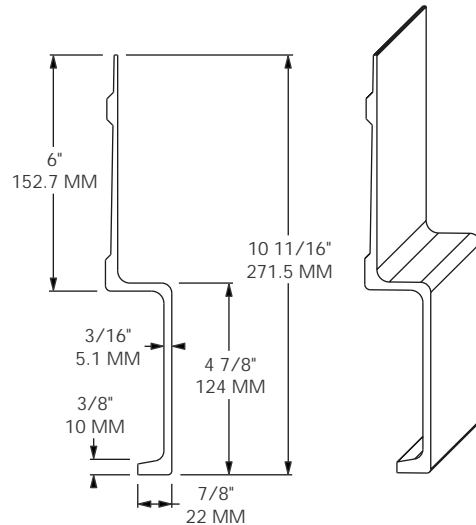

1300

MODEL 1302-2313

52'

MODEL 1302-2316

27' 1"

SUB MODELS:
 1302-2313 (52' / 15,850 MM) FOR: HYUNDAI 10007560
 1302-2316 (27' 1" / 8,255 MM) FOR: HYUNDAI 10006624
 MATERIAL: ALUMINUM FINISH: SELF-COLOR
 1302-2313 WEIGHT: 166.4 LBS / 75.5 Kg
 1302-2316 WEIGHT: 86.7 LBS / 39.3 Kg

MODEL 1302-2324

SUB FOR: CIMC-02-010, HYUNDAI 10004714/4715
 LENGTH: 39' / 11,887 MM
 MATERIAL: ALUMINUM
 FINISH: SELF-COLOR
 WEIGHT: 113.5 LBS / 51.5 Kg

MODEL 1302-2325

SUB FOR: HYUNDAI 10004707
 LENGTH: 39' / 11,887 MM
 MATERIAL: ALUMINUM
 FINISH: SELF-COLOR
 WEIGHT: 109.6 LBS / 49.7 Kg

MODEL 1302-2326

SUB FOR: HYUNDAI 10007247
 LENGTH: 51' 7" / 15,715 MM
 MATERIAL: ALUMINUM
 FINISH: SELF-COLOR
 WEIGHT: 234.1 LBS / 106.2 Kg

MODEL 1302-2327

SUB FOR: HYUNDAI 10005678
 LENGTH: 39' / 11,887 MM
 MATERIAL: ALUMINUM
 FINISH: SELF-COLOR
 WEIGHT: 111.6 LBS / 50.6 Kg

MODEL 1302-6304
MODEL 1302-6304-19.5

1302-6304 LENGTH: 39' / 11,887 MM
 1302-6304-19.5 LENGTH: 19' 6\"/>

MODEL 1302-6506
MODEL 1302-6506-19.5

1302-6506 LENGTH: 39' / 11,887 MM
 1302-6506-19.5 LENGTH: 19' 5\"/>