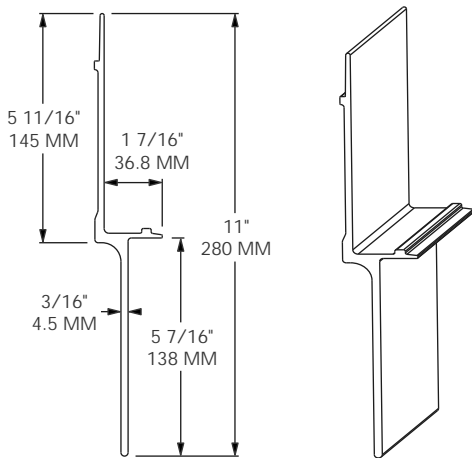

MODEL 1302-2326

SUB FOR: HYUNDAI 10007247
 LENGTH: 51' 7" / 15,715 MM
 MATERIAL: ALUMINUM
 FINISH: SELF-COLOR
 WEIGHT: 234.1 LBS / 106.2 Kg

MODEL 1302-2327

SUB FOR: HYUNDAI 10005678
 LENGTH: 39' / 11,887 MM
 MATERIAL: ALUMINUM
 FINISH: SELF-COLOR
 WEIGHT: 111.6 LBS / 50.6 Kg

MODEL 1302-2343

SUB FOR: HYUNDAI 10004712
 LENGTH: 39' / 11,887 MM
 MATERIAL: ALUMINUM
 FINISH: SELF-COLOR
 WEIGHT: 126.0 LBS / 57.2 Kg

MODEL 1302-2344

51' 7"

MODEL 1302-2345

30' 7"

SUB MODELS:
 1302-2344 (51' 7" / 15,722 MM) FOR: HYUNDAI 10004711
 1302-2345 (30' 7" / 9,321 MM) FOR: HYUNDAI 10003979
 MATERIAL: ALUMINUM FINISH: SELF-COLOR
 1302-2344 WEIGHT: 130.94 LBS / 59.4 Kg
 1302-2345 WEIGHT: 77.8 LBS / 35.29 Kg

MODEL 1302-2708

SUB FOR: STOUGHTON 02-13430-4063
 LENGTH: 38' 8\"/>

MODEL 1302-2781

FITS: EVERGREEN H.I.
 LENGTH: 39' / 11,887 MM
 MATERIAL: ALUMINUM
 FINISH: SELF-COLOR
 WEIGHT: 129.5 LBS / 58.7 Kg

MODEL 1302-6300

MODEL 1302-6304
MODEL 1302-6304-19.5

1302-6304 LENGTH: 39' / 11,887 MM
 1302-6304-19.5 LENGTH: 19' 6\"/>

MODEL 1302-6506
MODEL 1302-6506-19.5

1302-6506 LENGTH: 39' / 11,887 MM
 1302-6506-19.5 LENGTH: 19' 5\"/>