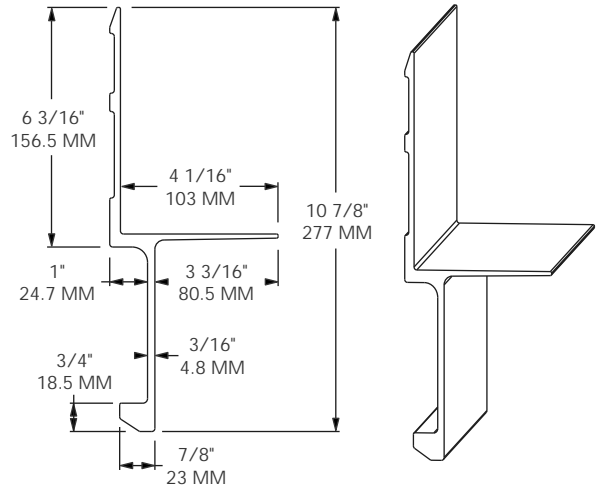

MODEL 1302-2343

SUB FOR: HYUNDAI 10004712
 LENGTH: 39' / 11,887 MM
 MATERIAL: ALUMINUM
 FINISH: SELF-COLOR
 WEIGHT: 126.0 LBS / 57.2 Kg

MODEL 1302-2344

51' 7"

MODEL 1302-2345

30' 7"

SUB MODELS:
 1302-2344 (51' 7" / 15,722 MM) FOR: HYUNDAI 10004711
 1302-2345 (30' 7" / 9,321 MM) FOR: HYUNDAI 10003979
 MATERIAL: ALUMINUM FINISH: SELF-COLOR
 1302-2344 WEIGHT: 130.94 LBS / 59.4 Kg
 1302-2345 WEIGHT: 77.8 LBS / 35.29 Kg

MODEL 1302-2708

SUB FOR: STOUGHTON 02-13430-4063
 LENGTH: 38' 8\"/>

MODEL 1302-2781

FITS: EVERGREEN H.I.
 LENGTH: 39' / 11,887 MM
 MATERIAL: ALUMINUM
 FINISH: SELF-COLOR
 WEIGHT: 129.5 LBS / 58.7 Kg

MODEL 1302-6300

FITS: GRAAFF
 LENGTH: 39' / 11,887 MM
 MATERIAL: ALUMINUM
 FINISH: SELF-COLOR
 WEIGHT: 154.02 LBS / 69.86 Kg

MODEL 1302-6301

FITS: JINDO
 LENGTH: 39' / 11,887 MM
 MATERIAL: ALUMINUM
 FINISH: SELF-COLOR
 WEIGHT: 121.3 LBS / 55.0 Kg

MODEL 1302-6304
MODEL 1302-6304-19.5

1302-6304 LENGTH: 39' / 11,887 MM
 1302-6304-19.5 LENGTH: 19' 6\"/>

MODEL 1302-6506
MODEL 1302-6506-19.5

1302-6506 LENGTH: 39' / 11,887 MM
 1302-6506-19.5 LENGTH: 19' 5\"/>