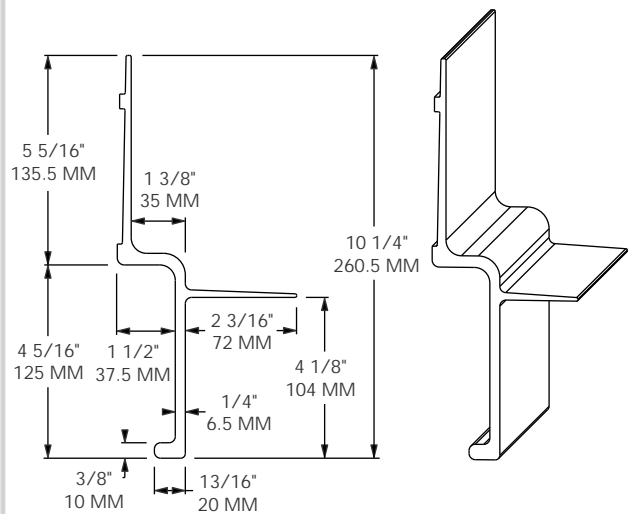

MODEL 1302-2708

SUB FOR: STOUGHTON 02-13430-4063
 LENGTH: 38' 8\"/>

MODEL 1302-2781

FITS: EVERGREEN H.I.
 LENGTH: 39' / 11,887 MM
 MATERIAL: ALUMINUM
 FINISH: SELF-COLOR
 WEIGHT: 129.5 LBS / 58.7 Kg

MODEL 1302-6300

FITS: GRAAFF
 LENGTH: 39' / 11,887 MM
 MATERIAL: ALUMINUM
 FINISH: SELF-COLOR
 WEIGHT: 154.02 LBS / 69.86 Kg

MODEL 1302-6301

FITS: JINDO
 LENGTH: 39' / 11,887 MM
 MATERIAL: ALUMINUM
 FINISH: SELF-COLOR
 WEIGHT: 121.3 LBS / 55.0 Kg

MODEL 1302-6304
MODEL 1302-6304-19.5

1302-6304 LENGTH: 39' / 11,887 MM
 1302-6304-19.5 LENGTH: 19' 6\"/>

MODEL 1302-6506
MODEL 1302-6506-19.5

1302-6506 LENGTH: 39' / 11,887 MM
 1302-6506-19.5 LENGTH: 19' 5\"/>