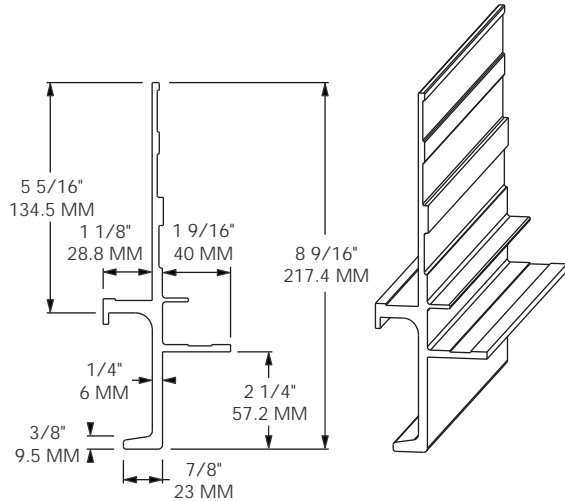

MODEL 1302-2324

SUB FOR: CIMC-02-010, HYUNDAI 10004714/4715
 LENGTH: 39' / 11,887 MM
 MATERIAL: ALUMINUM
 FINISH: SELF-COLOR
 WEIGHT: 113.5 LBS / 51.5 Kg

MODEL 1302-2325

SUB FOR: HYUNDAI 10004707
 LENGTH: 39' / 11,887 MM
 MATERIAL: ALUMINUM
 FINISH: SELF-COLOR
 WEIGHT: 109.6 LBS / 49.7 Kg

MODEL 1302-2326

SUB FOR: HYUNDAI 10007247
 LENGTH: 51' 7" / 15,715 MM
 MATERIAL: ALUMINUM
 FINISH: SELF-COLOR
 WEIGHT: 234.1 LBS / 106.2 Kg

MODEL 1302-2327

SUB FOR: HYUNDAI 10005678
 LENGTH: 39' / 11,887 MM
 MATERIAL: ALUMINUM
 FINISH: SELF-COLOR
 WEIGHT: 111.6 LBS / 50.6 Kg

MODEL 1302-2343

SUB FOR: HYUNDAI 10004712
 LENGTH: 39' / 11,887 MM
 MATERIAL: ALUMINUM
 FINISH: SELF-COLOR
 WEIGHT: 126.0 LBS / 57.2 Kg

MODEL 1302-2344

51' 7"

MODEL 1302-2345

30' 7"

SUB MODELS:
 1302-2344 (51' 7" / 15,722 MM) FOR: HYUNDAI 10004711
 1302-2345 (30' 7" / 9,321 MM) FOR: HYUNDAI 10003979
 MATERIAL: ALUMINUM FINISH: SELF-COLOR
 1302-2344 WEIGHT: 130.94 LBS / 59.4 Kg
 1302-2345 WEIGHT: 77.8 LBS / 35.29 Kg

MODEL 1302-6304
MODEL 1302-6304-19.5

1302-6304 LENGTH: 39' / 11,887 MM
 1302-6304-19.5 LENGTH: 19' 6\"/>

MODEL 1302-6506
MODEL 1302-6506-19.5

1302-6506 LENGTH: 39' / 11,887 MM
 1302-6506-19.5 LENGTH: 19' 5\"/>