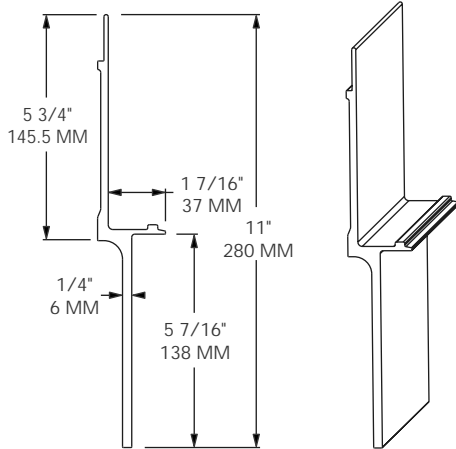

MODEL 1302-2124

FITS: SEACO, CIMC, CARLISLE 3001
 LENGTH: 39' / 11,887 MM
 MATERIAL: ALUMINUM
 FINISH: SELF-COLOR
 WEIGHT: 126.0 LBS / 57.2 Kg

MODEL 1302-2126

FITS: NIPPON, FREUHAUF
 LENGTH: 39' / 11,887 MM
 MATERIAL: ALUMINUM
 FINISH: SELF-COLOR
 WEIGHT: 127.7 LBS / 57.92 Kg

1300

MODEL 1302-2313

52'

MODEL 1302-2316

27' 1"

SUB MODELS:
 1302-2313 (52' / 15,850 MM) FOR: HYUNDAI 10007560
 1302-2316 (27' 1" / 8,255 MM) FOR: HYUNDAI 10006624
 MATERIAL: ALUMINUM FINISH: SELF-COLOR
 1302-2313 WEIGHT: 166.4 LBS / 75.5 Kg
 1302-2316 WEIGHT: 86.7 LBS / 39.3 Kg

MODEL 1302-2324

SUB FOR: CIMC-02-010, HYUNDAI 10004714/4715
 LENGTH: 39' / 11,887 MM
 MATERIAL: ALUMINUM
 FINISH: SELF-COLOR
 WEIGHT: 113.5 LBS / 51.5 Kg

MODEL 1302-2325

SUB FOR: HYUNDAI 10004707
 LENGTH: 39' / 11,887 MM
 MATERIAL: ALUMINUM
 FINISH: SELF-COLOR
 WEIGHT: 109.6 LBS / 49.7 Kg

MODEL 1302-2326

SUB FOR: HYUNDAI 10007247
 LENGTH: 51' 7" / 15,715 MM
 MATERIAL: ALUMINUM
 FINISH: SELF-COLOR
 WEIGHT: 234.1 LBS / 106.2 Kg

MODEL 1302-2327

SUB FOR: HYUNDAI 10005678
 LENGTH: 39' / 11,887 MM
 MATERIAL: ALUMINUM
 FINISH: SELF-COLOR
 WEIGHT: 111.6 LBS / 50.6 Kg