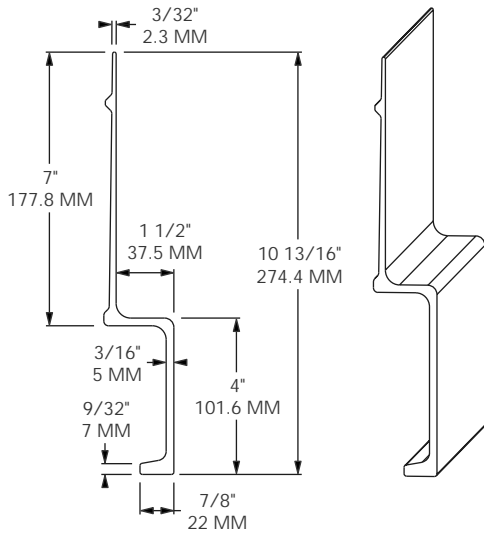

1300

MODEL 1302-2523

SUB FOR: CARLISLE 3116
LENGTH: 39' / 11,887 MM
MATERIAL: ALUMINUM
FINISH: SELF-COLOR
WEIGHT: 108.3 LBS / 49.0 Kg