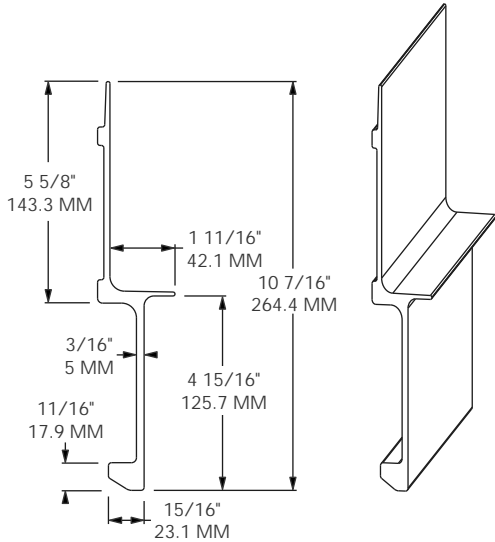

MODEL 1302-2124

FITS: SEACO, CIMC, CARLISLE 3001
 LENGTH: 39' / 11,887 MM
 MATERIAL: ALUMINUM
 FINISH: SELF-COLOR
 WEIGHT: 126.0 LBS / 57.2 Kg

MODEL 1302-2126

FITS: NIPPON, FREUHAUF
 LENGTH: 39' / 11,887 MM
 MATERIAL: ALUMINUM
 FINISH: SELF-COLOR
 WEIGHT: 127.7 LBS / 57.92 Kg

1300

MODEL 1302-2313

52'

MODEL 1302-2316

27' 1"

SUB MODELS:
 1302-2313 (52' / 15,850 MM) FOR: HYUNDAI 10007560
 1302-2316 (27' 1" / 8,255 MM) FOR: HYUNDAI 10006624
 MATERIAL: ALUMINUM FINISH: SELF-COLOR
 1302-2313 WEIGHT: 166.4 LBS / 75.5 Kg
 1302-2316 WEIGHT: 86.7 LBS / 39.3 Kg

MODEL 1302-2324

SUB FOR: CIMC-02-010, HYUNDAI 10004714/4715
 LENGTH: 39' / 11,887 MM
 MATERIAL: ALUMINUM
 FINISH: SELF-COLOR
 WEIGHT: 113.5 LBS / 51.5 Kg

MODEL 1302-2325

SUB FOR: HYUNDAI 10004707
 LENGTH: 39' / 11,887 MM
 MATERIAL: ALUMINUM
 FINISH: SELF-COLOR
 WEIGHT: 109.6 LBS / 49.7 Kg

MODEL 1302-6304
MODEL 1302-6304-19.5

1302-6304 LENGTH: 39' / 11,887 MM
 1302-6304-19.5 LENGTH: 19' 6\"/>

MODEL 1302-6506
MODEL 1302-6506-19.5

1302-6506 LENGTH: 39' / 11,887 MM
 1302-6506-19.5 LENGTH: 19' 5\"/>