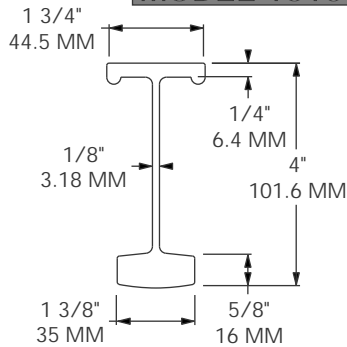

3/16"
4.6 MM

1310-2395-3
LENGTH: 3"

1310-2395-4
LENGTH: 4"

MATERIAL: ALUMINUM
FINISH: SELF-COLOR
1310-2395-3 WEIGHT: 0.42 LBS / 0.19 Kg
1310-2395-4 WEIGHT: 0.55 LBS / 0.25 Kg

MODEL 1310-7579

OFF-CENTER

3/16"
4.8 MM

3 1/4"
82.4 MM

2 9/16"
65 MM

5"
126.6 MM

1/4"
5.7 MM

3"
76 MM

MATERIAL: ALUMINUM
FINISH: SELF-COLOR
WEIGHT: 0.51 LBS / 0.23 Kg

Empty space for additional technical drawings or specifications.

ALUMINUM CROSSMEMBERS

1300

MODEL 1310-2347

FITS: GRAAFF LENGTH: 95" / 2,413 MM
 MATERIAL: ALUMINUM FINISH: SELF-COLOR
 WEIGHT: 15.7 LBS / 7.13 Kg

MODEL 1310-2627

LENGTH: 95" / 2,413 MM
 MATERIAL: ALUMINUM FINISH: SELF-COLOR
 WEIGHT: 13.2 LBS / 6.0 Kg

MODEL 1310-2707

SUB FOR: CARLISLE 2875 LENGTH: 91 1/8" / 2,315 MM
 MATERIAL: ALUMINUM FINISH: SELF-COLOR
 WEIGHT: 11.08 LBS / 5.03 Kg

MODEL 1310-2780

LENGTH: 102" / 2,591 MM
 MATERIAL: ALUMINUM FINISH: SELF-COLOR
 WEIGHT: 15.8 LBS / 7.14 Kg