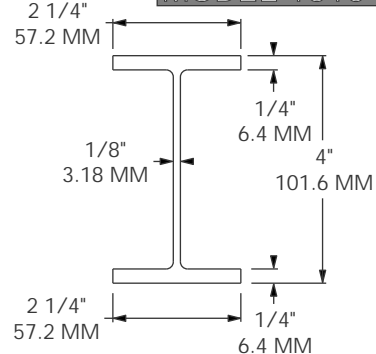

3 1/4"
82.4 MM

2 9/16"
65 MM

5"
126.6 MM

1/4"
5.7 MM

3"
76 MM

MATERIAL: ALUMINUM
FINISH: SELF-COLOR
WEIGHT: 0.51 LBS / 0.23 Kg

Empty space for additional technical drawings or specifications.

ALUMINUM CROSSMEMBERS

1300

MODEL 1310-2347

FITS: GRAAFF LENGTH: 95" / 2,413 MM
 MATERIAL: ALUMINUM FINISH: SELF-COLOR
 WEIGHT: 15.7 LBS / 7.13 Kg

MODEL 1310-2627

LENGTH: 95" / 2,413 MM
 MATERIAL: ALUMINUM FINISH: SELF-COLOR
 WEIGHT: 13.2 LBS / 6.0 Kg

MODEL 1310-2707

SUB FOR: CARLISLE 2875 LENGTH: 91 1/8" / 2,315 MM
 MATERIAL: ALUMINUM FINISH: SELF-COLOR
 WEIGHT: 11.08 LBS / 5.03 Kg

MODEL 1310-2780

LENGTH: 102" / 2,591 MM
 MATERIAL: ALUMINUM FINISH: SELF-COLOR
 WEIGHT: 15.8 LBS / 7.14 Kg

MODEL 1310-6369

LENGTH: 92 1/2" / 2,350 MM
 MATERIAL: ALUMINUM FINISH: SELF-COLOR
 WEIGHT: 17.40 LBS / 7.90 Kg

MODEL 1310-7466

LENGTH: 91 11/32" / 2,320 MM
 MATERIAL: ALUMINUM FINISH: SELF-COLOR
 WEIGHT: 16.76 LBS / 7.60 Kg