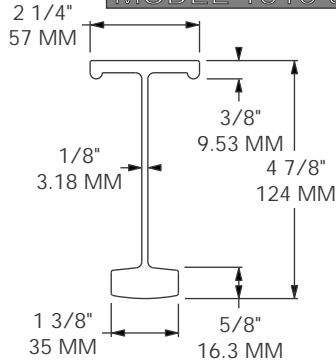

3 1/4"
82.4 MM

2 9/16"
65 MM

5"
126.6 MM

1/4"
5.7 MM

3"
76 MM

MATERIAL: ALUMINUM
FINISH: SELF-COLOR
WEIGHT: 0.51 LBS / 0.23 Kg

Empty space for additional technical drawings or specifications.

ALUMINUM CROSSMEMBERS

MODEL 1310-2707

SUB FOR: CARLISLE 2875 LENGTH: 91 1/8" / 2,315 MM
 MATERIAL: ALUMINUM FINISH: SELF-COLOR
 WEIGHT: 11.08 LBS / 5.03 Kg

MODEL 1310-2780

LENGTH: 102" / 2,591 MM
 MATERIAL: ALUMINUM FINISH: SELF-COLOR
 WEIGHT: 15.8 LBS / 7.14 Kg

MODEL 1310-6369

LENGTH: 92 1/2" / 2,350 MM
 MATERIAL: ALUMINUM FINISH: SELF-COLOR
 WEIGHT: 17.40 LBS / 7.90 Kg

MODEL 1310-7466

LENGTH: 91 11/32" / 2,320 MM
 MATERIAL: ALUMINUM FINISH: SELF-COLOR
 WEIGHT: 16.76 LBS / 7.60 Kg

MODEL 1310-7574

LENGTH: 92 1/2" / 2,350 MM
MATERIAL: ALUMINUM **FINISH:** SELF-COLOR
WEIGHT: 12.44 LBS / 5.64 Kg

MODEL 1310-7670

LENGTH: 102 1/4" / 2,597 MM
MATERIAL: ALUMINUM **FINISH:** SELF-COLOR
WEIGHT: 19.10 LBS / 8.70 Kg