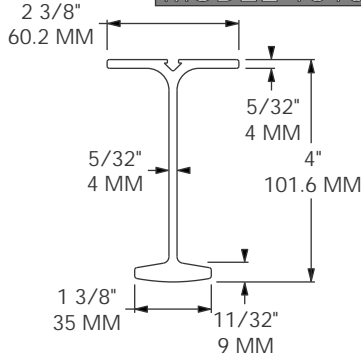

3 1/4"
82.4 MM

2 9/16"
65 MM

5"
126.6 MM

1/4"
5.7 MM

3"
76 MM

MATERIAL: ALUMINUM
FINISH: SELF-COLOR
WEIGHT: 0.51 LBS / 0.23 Kg

Empty space for additional technical drawings or specifications.

ALUMINUM CROSSMEMBERS

1300

MODEL 1310-2347

FITS: GRAAFF LENGTH: 95" / 2,413 MM
 MATERIAL: ALUMINUM FINISH: SELF-COLOR
 WEIGHT: 15.7 LBS / 7.13 Kg

MODEL 1310-2627

LENGTH: 95" / 2,413 MM
 MATERIAL: ALUMINUM FINISH: SELF-COLOR
 WEIGHT: 13.2 LBS / 6.0 Kg

MODEL 1310-2707

SUB FOR: CARLISLE 2875 LENGTH: 91 1/8" / 2,315 MM
 MATERIAL: ALUMINUM FINISH: SELF-COLOR
 WEIGHT: 11.08 LBS / 5.03 Kg

MODEL 1310-2780

LENGTH: 102" / 2,591 MM
 MATERIAL: ALUMINUM FINISH: SELF-COLOR
 WEIGHT: 15.8 LBS / 7.14 Kg

MODEL 1310-6369

LENGTH: 92 1/2" / 2,350 MM
 MATERIAL: ALUMINUM FINISH: SELF-COLOR
 WEIGHT: 17.40 LBS / 7.90 Kg

MODEL 1310-7466

LENGTH: 91 11/32" / 2,320 MM
 MATERIAL: ALUMINUM FINISH: SELF-COLOR
 WEIGHT: 16.76 LBS / 7.60 Kg