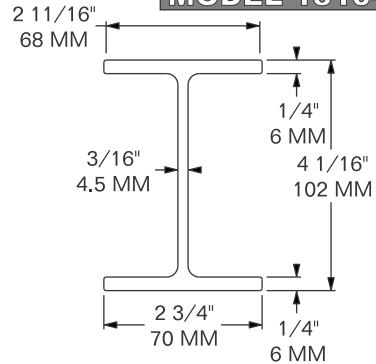

MODEL 1310-2707

SUB FOR: CARLISLE 2875 LENGTH: 91 1/8" / 2,315 MM
 MATERIAL: ALUMINUM FINISH: SELF-COLOR
 WEIGHT: 11.08 LBS / 5.03 Kg

MODEL 1310-2780

LENGTH: 102" / 2,591 MM
 MATERIAL: ALUMINUM FINISH: SELF-COLOR
 WEIGHT: 15.8 LBS / 7.14 Kg

MODEL 1310-6369

LENGTH: 92 1/2" / 2,350 MM
 MATERIAL: ALUMINUM FINISH: SELF-COLOR
 WEIGHT: 17.40 LBS / 7.90 Kg

MODEL 1310-7466

LENGTH: 91 11/32" / 2,320 MM
 MATERIAL: ALUMINUM FINISH: SELF-COLOR
 WEIGHT: 16.76 LBS / 7.60 Kg

MODEL 1310-7574

LENGTH: 92 1/2" / 2,350 MM
MATERIAL: ALUMINUM **FINISH:** SELF-COLOR
WEIGHT: 12.44 LBS / 5.64 Kg

MODEL 1310-7670

LENGTH: 102 1/4" / 2,597 MM
MATERIAL: ALUMINUM **FINISH:** SELF-COLOR
WEIGHT: 19.10 LBS / 8.70 Kg

MODEL 1310-7847

FITS: CIMC **LENGTH:** 92 1/2" / 2,350 MM
MATERIAL: ALUMINUM **FINISH:** SELF-COLOR
WEIGHT: 14.3 LBS / 6.5 Kg