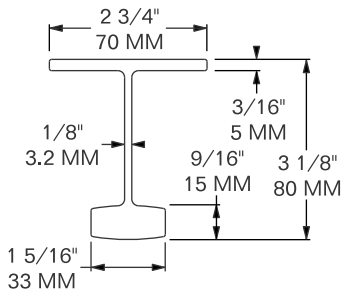

MODEL 1310-2707

SUB FOR: CARLISLE 2875 LENGTH: 91 1/8" / 2,315 MM
 MATERIAL: ALUMINUM FINISH: SELF-COLOR
 WEIGHT: 11.08 LBS / 5.03 Kg

MODEL 1310-2780

LENGTH: 102" / 2,591 MM
 MATERIAL: ALUMINUM FINISH: SELF-COLOR
 WEIGHT: 15.8 LBS / 7.14 Kg

MODEL 1310-6369

LENGTH: 92 1/2" / 2,350 MM
 MATERIAL: ALUMINUM FINISH: SELF-COLOR
 WEIGHT: 17.40 LBS / 7.90 Kg

MODEL 1310-7466

LENGTH: 91 11/32" / 2,320 MM
 MATERIAL: ALUMINUM FINISH: SELF-COLOR
 WEIGHT: 16.76 LBS / 7.60 Kg

MODEL 1310-7574

LENGTH: 92 1/2" / 2,350 MM
MATERIAL: ALUMINUM **FINISH:** SELF-COLOR
WEIGHT: 12.44 LBS / 5.64 Kg

MODEL 1310-7670

LENGTH: 102 1/4" / 2,597 MM
MATERIAL: ALUMINUM **FINISH:** SELF-COLOR
WEIGHT: 19.10 LBS / 8.70 Kg

MODEL 1310-7847

FITS: CIMC **LENGTH:** 92 1/2" / 2,350 MM
MATERIAL: ALUMINUM **FINISH:** SELF-COLOR
WEIGHT: 14.3 LBS / 6.5 Kg