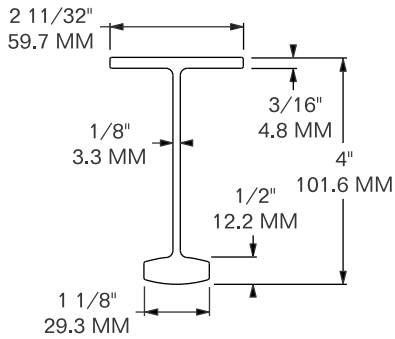

MODEL 1310-2707

SUB FOR: CARLISLE 2875 LENGTH: 91 1/8" / 2,315 MM
 MATERIAL: ALUMINUM FINISH: SELF-COLOR
 WEIGHT: 11.08 LBS / 5.03 Kg

MODEL 1310-2780

LENGTH: 102" / 2,591 MM
 MATERIAL: ALUMINUM FINISH: SELF-COLOR
 WEIGHT: 15.8 LBS / 7.14 Kg

MODEL 1310-6369

LENGTH: 92 1/2" / 2,350 MM
 MATERIAL: ALUMINUM FINISH: SELF-COLOR
 WEIGHT: 17.40 LBS / 7.90 Kg

MODEL 1310-7466

LENGTH: 91 11/32" / 2,320 MM
 MATERIAL: ALUMINUM FINISH: SELF-COLOR
 WEIGHT: 16.76 LBS / 7.60 Kg

MODEL 1310-7574

LENGTH: 92 1/2" / 2,350 MM
MATERIAL: ALUMINUM **FINISH:** SELF-COLOR
WEIGHT: 12.44 LBS / 5.64 Kg

MODEL 1310-7670

LENGTH: 102 1/4" / 2,597 MM
MATERIAL: ALUMINUM **FINISH:** SELF-COLOR
WEIGHT: 19.10 LBS / 8.70 Kg

MODEL 1310-7847

FITS: CIMC **LENGTH:** 92 1/2" / 2,350 MM
MATERIAL: ALUMINUM **FINISH:** SELF-COLOR
WEIGHT: 14.3 LBS / 6.5 Kg