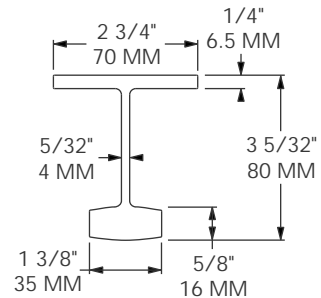

3 1/4"
82.4 MM

2 9/16"
65 MM

5"
126.6 MM

1/4"
5.7 MM

3"
76 MM

MATERIAL: ALUMINUM
FINISH: SELF-COLOR
WEIGHT: 0.51 LBS / 0.23 Kg

Empty space for additional technical drawings or specifications.

ALUMINUM CROSSMEMBERS

MODEL 1310-2707

SUB FOR: CARLISLE 2875 LENGTH: 91 1/8" / 2,315 MM
 MATERIAL: ALUMINUM FINISH: SELF-COLOR
 WEIGHT: 11.08 LBS / 5.03 Kg

MODEL 1310-2780

LENGTH: 102" / 2,591 MM
 MATERIAL: ALUMINUM FINISH: SELF-COLOR
 WEIGHT: 15.8 LBS / 7.14 Kg

MODEL 1310-6369

LENGTH: 92 1/2" / 2,350 MM
 MATERIAL: ALUMINUM FINISH: SELF-COLOR
 WEIGHT: 17.40 LBS / 7.90 Kg

MODEL 1310-7466

LENGTH: 91 11/32" / 2,320 MM
 MATERIAL: ALUMINUM FINISH: SELF-COLOR
 WEIGHT: 16.76 LBS / 7.60 Kg

MODEL 1310-7574

LENGTH: 92 1/2" / 2,350 MM
MATERIAL: ALUMINUM **FINISH:** SELF-COLOR
WEIGHT: 12.44 LBS / 5.64 Kg

MODEL 1310-7670

LENGTH: 102 1/4" / 2,597 MM
MATERIAL: ALUMINUM **FINISH:** SELF-COLOR
WEIGHT: 19.10 LBS / 8.70 Kg