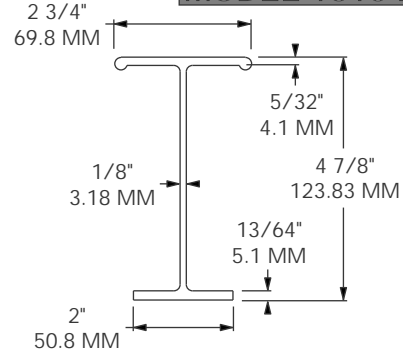

MODEL 1310-2627

LENGTH: 95" / 2,413 MM
MATERIAL: ALUMINUM FINISH: SELF-COLOR
WEIGHT: 13.2 LBS / 6.0 Kg