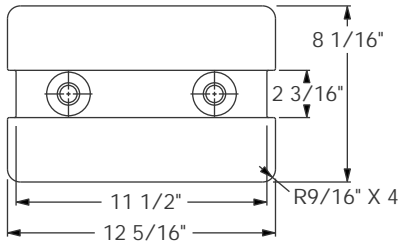

DOLLY WEIGHT CASTING

MODEL 1902-2854

FITS: HYUNDAI
MATERIAL: CAST IRON
FINISH: PRIMER
WEIGHT: 52.84 LBS / 23.96 Kg

1900

BUFFERS USA INC 

"The Intermodal Hardware Specialists"

904-696-0010

FAX 904-696-0019