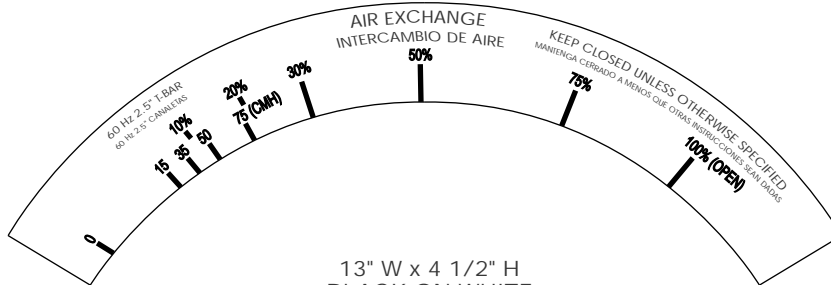

THROUGH

MODEL 2404-6250-Z

SINGLE LETTER DECALS

A - Z

6" H
BLACK ON WHITE

MODEL 2404-6484

NO CARGO
ABOVE THIS LEVEL
WHEN USED AS REEFER

2 3/4" H x 6 1/4" L
RED ON WHITE

MODEL 2404-6485

13" W x 4 1/2" H
BLACK ON WHITE

MODEL 2404-6486

5 1/2" W x 3 1/2" H
WHITE ON GREEN

MODEL 2404-6487

Ø 5 3/4"
WHITE ON BLUE

2400