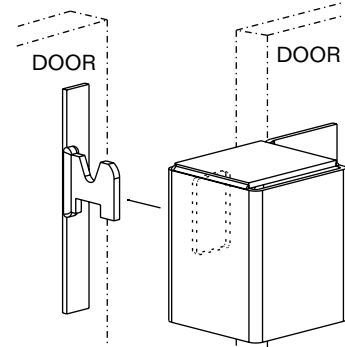

# DOOR LOCK BOX & LATCH

## MODEL 4407-2934-KIT

4407-2934-2 LATCH  
4407-2934-1 LOCK BOX

**PARTS ALSO SOLD SEPARATELY**

**SUB FOR:** PENZ 70-30  
**MATERIAL:** FAB STEEL  
**FINISH:** PRIMER  
**WEIGHT:** LOCK BOX 5.75 LBS / 2.6 Kg  
LATCH 0.63 LBS / 0.28 Kg  
TOTAL KIT 6.38 LBS / 2.88 Kg

## MODEL 4407-6378-KIT

4407-6378-2 LATCH LUG  
4407-6378-1 LOCK BOX

**PARTS ALSO SOLD SEPARATELY**

**SUB FOR:** PENZ 70-41  
**MATERIAL:** FAB STEEL  
**FINISH:** PRIMER  
**WEIGHT:** LOCK BOX 3.45 LBS / 1.54 Kg  
LATCH 0.2 LBS / 0.11 Kg  
TOTAL KIT 3.65 LBS / 1.66 Kg