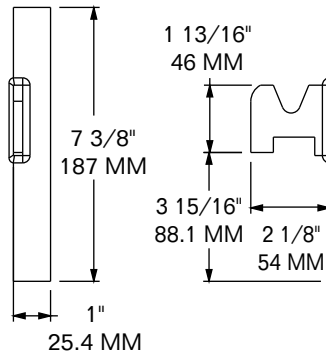

## MODEL 4407-2934-KIT

4407-2934-2 LATCH  
4407-2934-1 LOCK BOX

**PARTS ALSO SOLD SEPARATELY**

**SUB FOR:** PENZ 70-30  
**MATERIAL:** FAB STEEL  
**FINISH:** PRIMER  
**WEIGHT:** LOCK BOX 5.75 LBS / 2.6 Kg  
LATCH 0.63 LBS / 0.28 Kg  
TOTAL KIT 6.38 LBS / 2.88 Kg

## MODEL 4407-6378-KIT

4407-6378-2 LATCH LUG  
4407-6378-1 LOCK BOX

**PARTS ALSO SOLD SEPARATELY**

**SUB FOR:** PENZ 70-41  
**MATERIAL:** FAB STEEL  
**FINISH:** PRIMER  
**WEIGHT:** LOCK BOX 3.45 LBS / 1.54 Kg  
LATCH 0.2 LBS / 0.11 Kg  
TOTAL KIT 3.65 LBS / 1.66 Kg