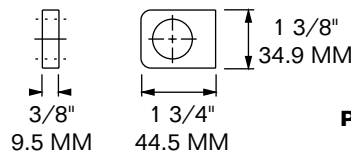

## MODEL 4407-2934-KIT

4407-2934-2 LATCH  
4407-2934-1 LOCK BOX

**PARTS ALSO SOLD SEPARATELY**

**SUB FOR:** PENZ 70-30  
**MATERIAL:** FAB STEEL  
**FINISH:** PRIMER  
**WEIGHT:** LOCK BOX 5.75 LBS / 2.6 Kg  
LATCH 0.63 LBS / 0.28 Kg  
TOTAL KIT 6.38 LBS / 2.88 Kg

## MODEL 4407-6378-KIT

4407-6378-2 LATCH LUG  
4407-6378-1 LOCK BOX

**PARTS ALSO SOLD SEPARATELY**

**SUB FOR:** PENZ 70-41  
**MATERIAL:** FAB STEEL  
**FINISH:** PRIMER  
**WEIGHT:** LOCK BOX 3.45 LBS / 1.54 Kg  
LATCH 0.2 LBS / 0.11 Kg  
TOTAL KIT 3.65 LBS / 1.66 Kg