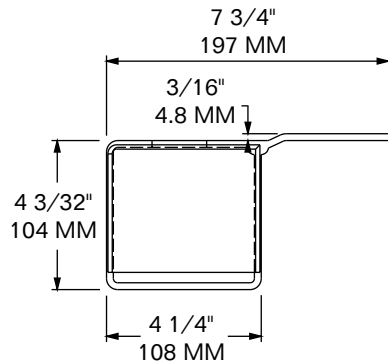

## MODEL 4407-2934-KIT

4407-2934-2 LATCH  
4407-2934-1 LOCK BOX

**PARTS ALSO SOLD SEPARATELY**

**SUB FOR:** PENZ 70-30  
**MATERIAL:** FAB STEEL  
**FINISH:** PRIMER  
**WEIGHT:** LOCK BOX 5.75 LBS / 2.6 Kg  
LATCH 0.63 LBS / 0.28 Kg  
TOTAL KIT 6.38 LBS / 2.88 Kg

## MODEL 4407-6378-KIT

4407-6378-2 LATCH LUG  
4407-6378-1 LOCK BOX

**PARTS ALSO SOLD SEPARATELY**

**SUB FOR:** PENZ 70-41  
**MATERIAL:** FAB STEEL  
**FINISH:** PRIMER  
**WEIGHT:** LOCK BOX 3.45 LBS / 1.54 Kg  
LATCH 0.2 LBS / 0.11 Kg  
TOTAL KIT 3.65 LBS / 1.66 Kg