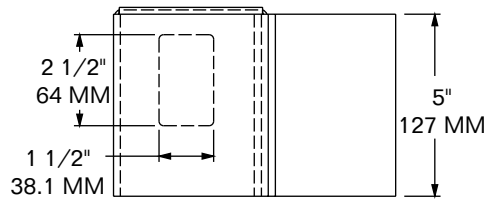

## MODEL 4407-2934-KIT

4407-2934-2 LATCH  
4407-2934-1 LOCK BOX

**PARTS ALSO SOLD SEPARATELY**

**SUB FOR:** PENZ 70-30  
**MATERIAL:** FAB STEEL  
**FINISH:** PRIMER  
**WEIGHT:** LOCK BOX 5.75 LBS / 2.6 Kg  
LATCH 0.63 LBS / 0.28 Kg  
TOTAL KIT 6.38 LBS / 2.88 Kg