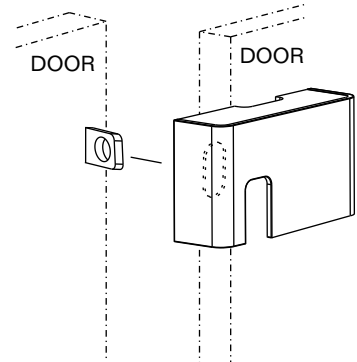

## MODEL 4407-2934-KIT

4407-2934-2 LATCH  
4407-2934-1 LOCK BOX

**PARTS ALSO SOLD SEPARATELY**

**SUB FOR:** PENZ 70-30  
**MATERIAL:** FAB STEEL  
**FINISH:** PRIMER  
**WEIGHT:** LOCK BOX 5.75 LBS / 2.6 Kg  
LATCH 0.63 LBS / 0.28 Kg  
TOTAL KIT 6.38 LBS / 2.88 Kg

## MODEL 4407-6378-KIT

4407-6378-2 LATCH LUG  
4407-6378-1 LOCK BOX

**PARTS ALSO SOLD SEPARATELY**

**SUB FOR:** PENZ 70-41  
**MATERIAL:** FAB STEEL  
**FINISH:** PRIMER  
**WEIGHT:** LOCK BOX 3.45 LBS / 1.54 Kg  
LATCH 0.2 LBS / 0.11 Kg  
TOTAL KIT 3.65 LBS / 1.66 Kg