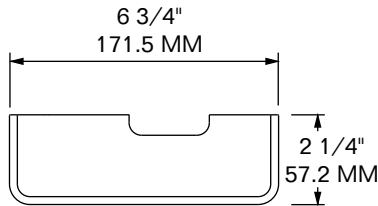

## MODEL 4407-2934-KIT

4407-2934-2 LATCH  
4407-2934-1 LOCK BOX

**PARTS ALSO SOLD SEPARATELY**

**SUB FOR:** PENZ 70-30  
**MATERIAL:** FAB STEEL  
**FINISH:** PRIMER  
**WEIGHT:** LOCK BOX 5.75 LBS / 2.6 Kg  
LATCH 0.63 LBS / 0.28 Kg  
TOTAL KIT 6.38 LBS / 2.88 Kg

## MODEL 4407-6378-KIT

4407-6378-2 LATCH LUG  
4407-6378-1 LOCK BOX

**PARTS ALSO SOLD SEPARATELY**

**SUB FOR:** PENZ 70-41  
**MATERIAL:** FAB STEEL  
**FINISH:** PRIMER  
**WEIGHT:** LOCK BOX 3.45 LBS / 1.54 Kg  
LATCH 0.2 LBS / 0.11 Kg  
TOTAL KIT 3.65 LBS / 1.66 Kg