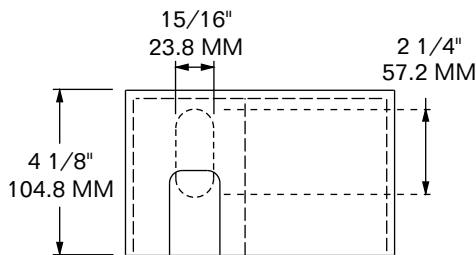

MODEL 4407-6378-KIT

4407-6378-2 LATCH LUG
4407-6378-1 LOCK BOX

PARTS ALSO SOLD SEPARATELY

SUB FOR: PENZ 70-41
MATERIAL: FAB STEEL
FINISH: PRIMER
WEIGHT: LOCK BOX 3.45 LBS / 1.54 Kg
LATCH 0.2 LBS / 0.11 Kg
TOTAL KIT 3.65 LBS / 1.66 Kg

4400