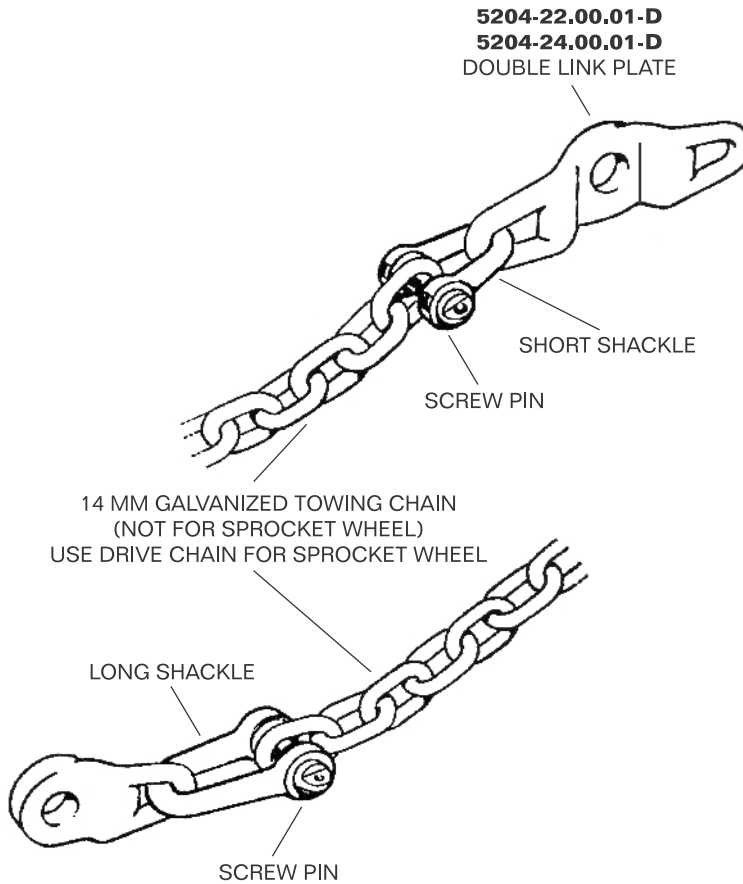

CHAIN & SHACKLES FOR FOLDING HATCH COVERS

2.5 - 4 TON COVERS

5206-40.05	SHACKLE, LONG, 16 x 118 x 56 (16 x 80), HDG
5206-40.06	SHACKLE, SHORT, 16 x 91 x 56 (16 x 53), HDG
5206-40.14	14 x 50 MM, TG DRIVE CHAIN, 22 M. TON / 48.5 K MBS, HDG
5206-40.16	16 x 55 MM, TG DRIVE CHAIN, 25 M. TON / 55.1 K MBS, HDG
5206-TC-13	14 MM DIA x 55 MM IL x 20 IW TOWING CHAIN, HDG
5206-TC-16	16 MM DIA x 59 MM IL x 25 IW TOWING CHAIN, HDG

4 TON + COVERS

5206-40.07	SHACKLE, LONG, 22 x 168 x 77 (22 x 116), HDG
5206-40.08	SHACKLE, SHORT, 22 x 126 x 77 (22 x 74), HDG
5206-40.18	18 x 64 MM, DRIVE CHAIN, 37 M. TON / 81.5 K MBS, HDG
5206-TC-19	19 MM DIA x 73 MM IL x 25 MM IW TOWING CHAIN, HDG