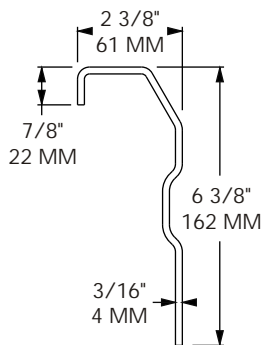

1200

MODEL 1208-6442

FRONT TOP RAIL

SUB FOR: MAERSK MCIQ 7132952 LENGTH: 91 1/8" / 2,316 MM
MATERIAL: CORTEN FINISH: PRIMER WEIGHT: 78.0 LBS / 35.4 Kg

MODEL 1208-7465

MODEL 1208-7465-39

TOP RAIL

FITS: CIMC REEFER
1208-7465 LENGTH: 19' 6" / 5,944 MM
1208-7465-39 LENGTH: 39' 2" / 11,880 MM
MATERIAL: CORTEN FINISH: PRIMER
1208-7465 WEIGHT: 92.05 LBS / 41.75 Kg
1208-7465-39 WEIGHT: 184.1 LBS / 83.5 Kg