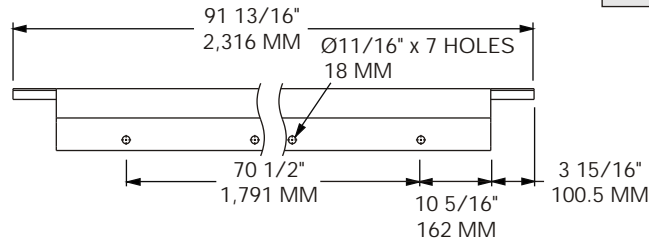

1200

MODEL 1208-6442

FRONT TOP RAIL

SUB FOR: MAERSK MCIQ 7132952 LENGTH: 91 1/8" / 2,316 MM
MATERIAL: CORTEN FINISH: PRIMER WEIGHT: 78.0 LBS / 35.4 Kg

MODEL 1208-7465

MODEL 1208-7465-39

TOP RAIL

FITS: CIMC REEFER
1208-7465 LENGTH: 19' 6" / 5,944 MM
1208-7465-39 LENGTH: 39' 2" / 11,880 MM
MATERIAL: CORTEN FINISH: PRIMER
1208-7465 WEIGHT: 92.05 LBS / 41.75 Kg
1208-7465-39 WEIGHT: 184.1 LBS / 83.5 Kg