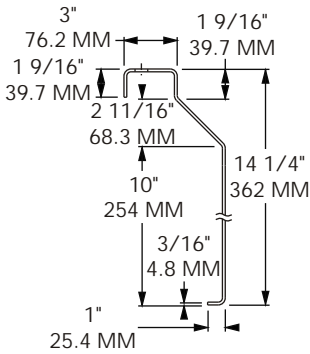

1200

MODEL 1208-6442

FRONT TOP RAIL

SUB FOR: MAERSK MCIQ 7132952 LENGTH: 91 1/8" / 2,316 MM
MATERIAL: CORTEN FINISH: PRIMER WEIGHT: 78.0 LBS / 35.4 Kg

MODEL 1208-7465

MODEL 1208-7465-39

TOP RAIL

FITS: CIMC REEFER
1208-7465 LENGTH: 19' 6" / 5,944 MM
1208-7465-39 LENGTH: 39' 2" / 11,880 MM
MATERIAL: CORTEN FINISH: PRIMER
1208-7465 WEIGHT: 92.05 LBS / 41.75 Kg
1208-7465-39 WEIGHT: 184.1 LBS / 83.5 Kg