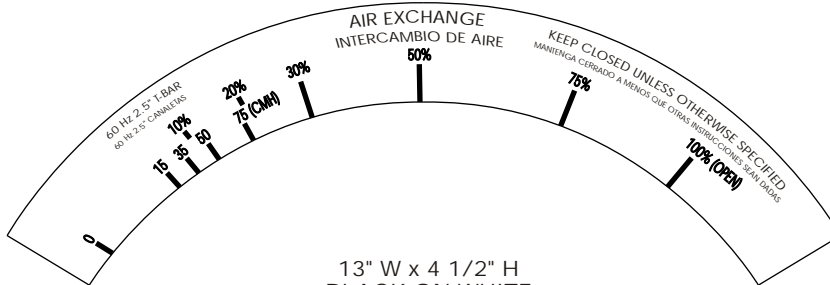

THROUGH

MODEL 2404-6250-Z

SINGLE LETTER DECALS

A - Z

6" H
BLACK ON WHITE

MODEL 2404-6484

NO CARGO
ABOVE THIS LEVEL
WHEN USED AS REEFER

2 3/4" H x 6 1/4" L
RED ON WHITE

MODEL 2404-6485

13" W x 4 1/2" H
BLACK ON WHITE

MODEL 2404-6486

5 1/2" W x 3 1/2" H
WHITE ON GREEN

MODEL 2404-6487

Ø 5 3/4"
WHITE ON BLUE

2400